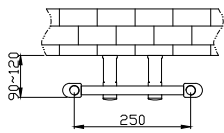

Range: Radiators
Type: Flavia Straight - White
Code: RA500 RA501 RA502 RA503
Version/Date: v4 03/21

This product is designed as a warmer of dry towels. Placing wet towels or garments on this product may result in the deterioration of the surface finish.

Finishes:

White

Guarantee/Aftercare: During installation extra care must be taken to avoid damaging the fittings. We provide a guarantee against faulty manufacture or materials (excluding serviceable parts), providing they have been installed, cared for and used in accordance with our instructions and good plumbing practice. All products installed in a commercial environment carry a 12 month guarantee. We cannot be held responsible for the use of incorrect dimensions shown for first fix without the actual products on site. All dimensions stated are nominal and are subject to manufacturing tolerances.

Phoenix Whirlpools Ltd. Unit 8, Leeds 27 Industrial Estate, Bruntcliffe Ave. Morley, Leeds LS27 0LL

Tel: 0113 201 2260 Email: sales@phoenix-uk.com Web: www.phoenix-uk.com