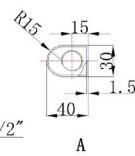

1500 x 400 Image Shown

RA502

RA503

Finishes:

White

Guarantee/Aftercare: During installation extra care must be taken to avoid damaging the fittings. We provide a guarantee against faulty manufacture or materials (excluding serviceable parts), providing they have been installed, cared for and used in accordance with our instructions and good plumbing practice. All products installed in a commercial environment carry a 12 month guarantee. We cannot be held responsible for the use of incorrect dimensions shown for first fix without the actual products on site. All dimensions stated are nominal and are subject to manufacturing tolerances.