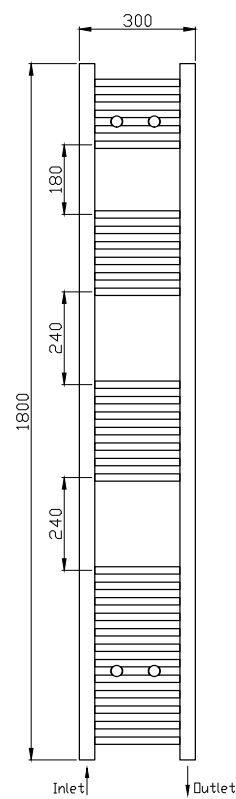

Range: Radiators
Type: Flavia Straight - White
Code: RA500 RA501 RA502 RA503
Version/Date: v4 03/21

RA500

RA501

This product is designed as a warmer of dry towels. Placing wet towels or garments on this product may result in the deterioration of the surface finish.

1500 x 400 Image Shown

RA502

RA503

Finishes:

White

Guarantee/Aftercare: During installation extra care must be taken to avoid damaging the fittings. We provide a guarantee against faulty manufacture or materials (excluding serviceable parts), providing they have been installed, cared for and used in accordance with our instructions and good plumbing practice. All products installed in a commercial environment carry a 12 month guarantee. We cannot be held responsible for the use of incorrect dimensions shown for first fix without the actual products on site. All dimensions stated are nominal and are subject to manufacturing tolerances.