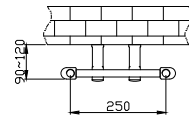

Range: Radiators
Type: Flavia Straight - White
Code: RA500 RA501 RA502 RA503
Version/Date: v4 03/21

This product is designed as a warmer of dry towels. Placing wet towels or garments on this product may result in the deterioration of the surface finish.

Finishes:

White

Guarantee/Aftercare: During installation extra care must be taken to avoid damaging the fittings. We provide a guarantee against faulty manufacture or materials (excluding serviceable parts), providing they have been installed, cared for and used in accordance with our instructions and good plumbing practice. All products installed in a commercial environment carry a 12 month guarantee. We cannot be held responsible for the use of incorrect dimensions shown for first fix without the actual products on site. All dimensions stated are nominal and are subject to manufacturing tolerances.

Phoenix Whirlpools Ltd. Unit 8, Leeds 27 Industrial Estate, Bruntcliffe Ave. Morley, Leeds LS27 0LL

Tel: 0113 201 2260 Email: sales@phoenix-uk.com Web: www.phoenix-uk.com