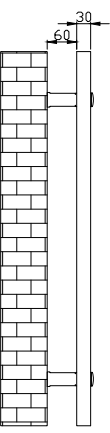

Range: Radiators
Type: Flavia Straight - White
Code: RA500 RA501 RA502 RA503
Version/Date: v4 03/21

RA500

RA501

This product is designed as a warmer of dry towels. Placing wet towels or garments on this product may result in the deterioration of the surface finish.

1500 x 400 Image Shown

RA502

RA503

Finishes:

White

Guarantee/Aftercare: During installation extra care must be taken to avoid damaging the fittings. We provide a guarantee against faulty manufacture or materials (excluding serviceable parts), providing they have been installed, cared for and used in accordance with our instructions and good plumbing practice. All products installed in a commercial environment carry a 12 month guarantee. We cannot be held responsible for the use of incorrect dimensions shown for first fix without the actual products on site. All dimensions stated are nominal and are subject to manufacturing tolerances.