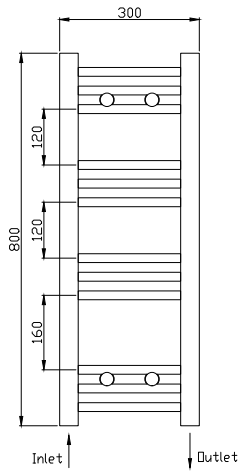

Range: Radiators
Type: Flavia Straight - White
Code: RA500 RA501 RA502 RA503
Version/Date: v4 03/21

RA500

RA501

This product is designed as a warmer of dry towels. Placing wet towels or garments on this product may result in the deterioration of the surface finish.

1500 x 400 Image Shown

RA502

RA503

Finishes:

White

Guarantee/Aftercare: During installation extra care must be taken to avoid damaging the fittings. We provide a guarantee against faulty manufacture or materials (excluding serviceable parts), providing they have been installed, cared for and used in accordance with our instructions and good plumbing practice. All products installed in a commercial environment carry a 12 month guarantee. We cannot be held responsible for the use of incorrect dimensions shown for first fix without the actual products on site. All dimensions stated are nominal and are subject to manufacturing tolerances.