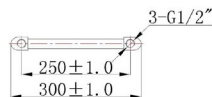

Range: Radiators
Type: Flavia Straight - White
Code: RA500 RA501 RA502 RA503
Version/Date: v4 03/21

This product is designed as a warmer of dry towels. Placing wet towels or garments on this product may result in the deterioration of the surface finish.

RA502

Finishes:

White

Guarantee/Aftercare: During installation extra care must be taken to avoid damaging the fittings. We provide a guarantee against faulty manufacture or materials (excluding serviceable parts), providing they have been installed, cared for and used in accordance with our instructions and good plumbing practice. All products installed in a commercial environment carry a 12 month guarantee. We cannot be held responsible for the use of incorrect dimensions shown for first fix without the actual products on site. All dimensions stated are nominal and are subject to manufacturing tolerances.

Phoenix Whirlpools Ltd. Unit 8, Leeds 27 Industrial Estate, Bruntcliffe Ave. Morley, Leeds LS27 0LL

Tel: 0113 201 2260 Email: sales@phoenix-uk.com Web: www.phoenix-uk.com