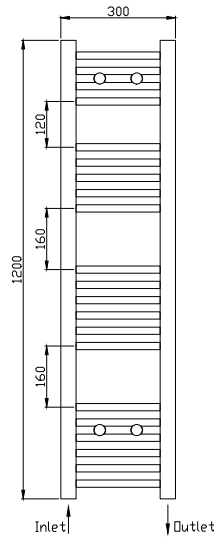

Range: Radiators
Type: Flavia Straight - White
Code: RA500 RA501 RA502 RA503
Version/Date: v4 03/21

RA500

RA501

This product is designed as a warmer of dry towels. Placing wet towels or garments on this product may result in the deterioration of the surface finish.

1500 x 400 Image Shown

RA502

RA503

Finishes:

White

Guarantee/Aftercare: During installation extra care must be taken to avoid damaging the fittings. We provide a guarantee against faulty manufacture or materials (excluding serviceable parts), providing they have been installed, cared for and used in accordance with our instructions and good plumbing practice. All products installed in a commercial environment carry a 12 month guarantee. We cannot be held responsible for the use of incorrect dimensions shown for first fix without the actual products on site. All dimensions stated are nominal and are subject to manufacturing tolerances.