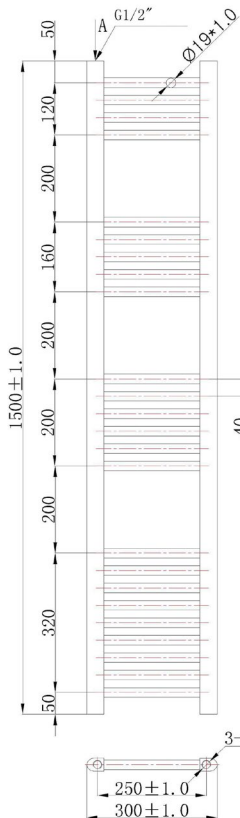

Range: Radiators
Type: Flavia Straight - White
Code: RA500 RA501 RA502 RA503
Version/Date: v4 03/21

RA500

RA501

This product is designed as a warmer of dry towels. Placing wet towels or garments on this product may result in the deterioration of the surface finish.

1500 x 400 Image Shown

RA502

RA503

Finishes:

White

Guarantee/Aftercare: During installation extra care must be taken to avoid damaging the fittings. We provide a guarantee against faulty manufacture or materials (excluding serviceable parts), providing they have been installed, cared for and used in accordance with our instructions and good plumbing practice. All products installed in a commercial environment carry a 12 month guarantee. We cannot be held responsible for the use of incorrect dimensions shown for first fix without the actual products on site. All dimensions stated are nominal and are subject to manufacturing tolerances.