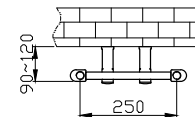

Range: Radiators
Type: Flavia Straight - White
Code: RA500 RA501 RA502 RA503
Version/Date: v4 03/21

This product is designed as a warmer of dry towels. Placing wet towels or garments on this product may result in the deterioration of the surface finish.

RA502

Finishes:

White

Guarantee/Aftercare: During installation extra care must be taken to avoid damaging the fittings. We provide a guarantee against faulty manufacture or materials (excluding serviceable parts), providing they have been installed, cared for and used in accordance with our instructions and good plumbing practice. All products installed in a commercial environment carry a 12 month guarantee. We cannot be held responsible for the use of incorrect dimensions shown for first fix without the actual products on site. All dimensions stated are nominal and are subject to manufacturing tolerances.

Phoenix Whirlpools Ltd. Unit 8, Leeds 27 Industrial Estate, Bruntcliffe Ave. Morley, Leeds LS27 0LL

Tel: 0113 201 2260 Email: sales@phoenix-uk.com Web: www.phoenix-uk.com