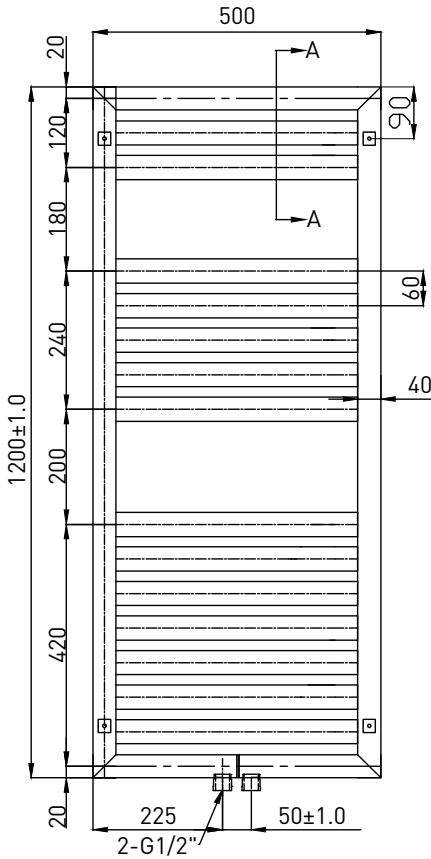

Range: Radiators

Type: Liri

Code: RA480 RA481

Version/Date: v2 03/21

800 x 500 Image Shown

Height	Width	Pipe Centres	Wall to Pipe Centres	Watts	BTU's	Code
800	500	50	90	386	1315	RA480
1200	500	50	90	605	2063	RA481