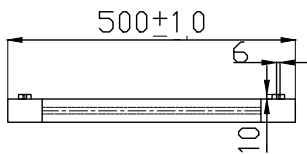

Range: Radiators

Type: Liri

Code: RA480 RA481

Version/Date: v2 03/21

800 x 500 Image Shown

Height	Width	Pipe Centres	Wall to Pipe Centres	Watts	BTU's	Code
800	500	50	90	386	1315	RA480
1200	500	50	90	605	2063	RA481