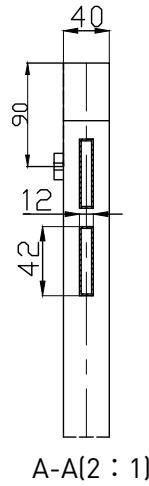

Range: Radiators

Type: Liri

Code: RA480 RA481

Version/Date: v2 03/21

800 x 500 Image Shown

Height	Width	Pipe Centres	Wall to Pipe Centres	Watts	BTU's	Code
800	500	50	90	386	1315	RA480
1200	500	50	90	605	2063	RA481