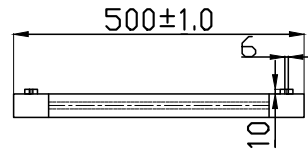

Range: Radiators

Type: Liri

Code: RA480 RA481

Version/Date: v2 03/21

800 x 500 Image Shown

Height	Width	Pipe Centres	Wall to Pipe Centres	Watts	BTU's	Code
800	500	50	90	386	1315	RA480
1200	500	50	90	605	2063	RA481