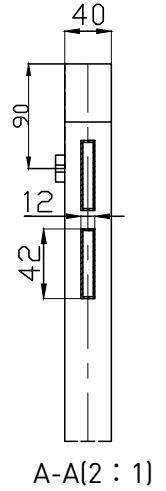

Range: Radiators

Type: Liri

Code: RA480 RA481

Version/Date: v2 03/21

800 x 500 Image Shown

Height	Width	Pipe Centres	Wall to Pipe Centres	Watts	BTU's	Code
800	500	50	90	386	1315	RA480
1200	500	50	90	605	2063	RA481