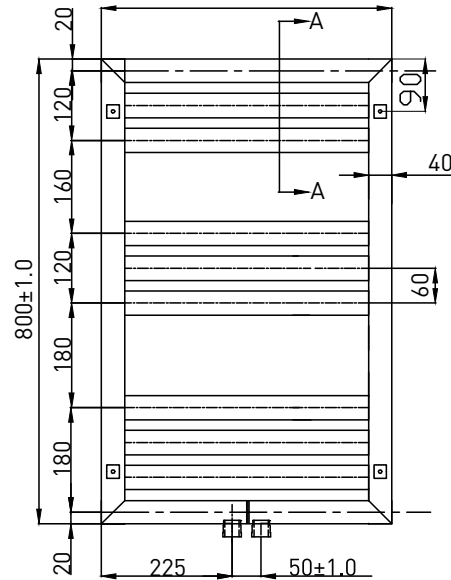

Range: Radiators

Type: Liri

Code: RA480 RA481

Version/Date: v2 03/21

800 x 500 Image Shown

Height	Width	Pipe Centres	Wall to Pipe Centres	Watts	BTU's	Code
800	500	50	90	386	1315	RA480
1200	500	50	90	605	2063	RA481