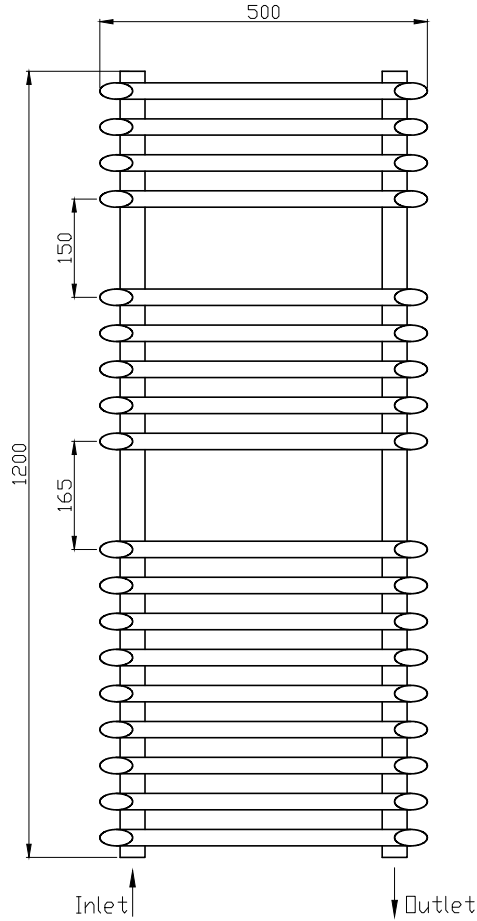

Range: Radiators

Type: Emma

Code: RA217

Version/Date: v3 03/21

Information:

Height	Width	Pipe Centres	Wall to Pipe Centres	Output Watt	BTU's	Product Code
1200	500	400	60-70	733	2501	RA217

This product is designed as a warmer of dry towels. Placing wet towels or garments on this product may result in the deterioration of the surface finish.