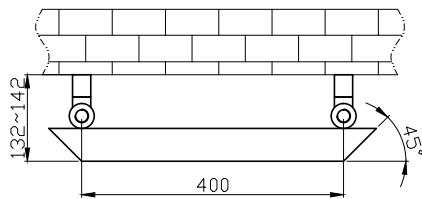

Range: Radiators

Type: Emma

Code: RA217

Version/Date: v3 03/21

Information:

Height	Width	Pipe Centres	Wall to Pipe Centres	Output Watt	BTU's	Product Code
1200	500	400	60-70	733	2501	RA217

This product is designed as a warmer of dry towels. Placing wet towels or garments on this product may result in the deterioration of the surface finish.