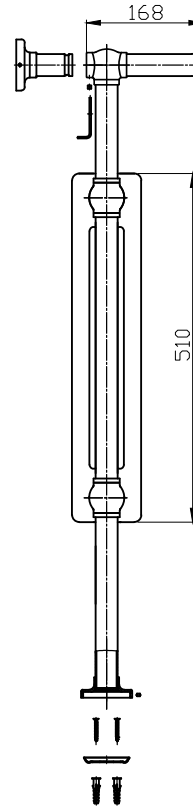

Range: Radiators

Type: York

Code: RA098

Version/Date: v1 03/21

Height	Width	Tapping Centres	Wall to Pipe Centres	Watts	BTU's	Code
952	659	505	105	1300	3514	RA098

These products are designed as a warmer of dry towels. Placing wet towels or garments on these products may result in the deterioration of the surface finish.