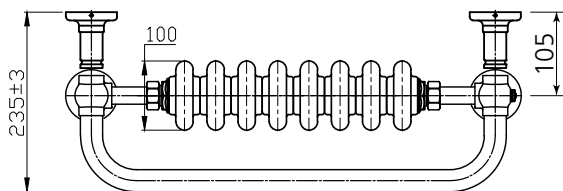

Range: Radiators

Type: York

Code: RA098

Version/Date: v1 03/21

Height	Width	Tapping Centres	Wall to Pipe Centres	Watts	BTU's	Code
952	659	505	105	1300	3514	RA098

These products are designed as a warmer of dry towels. Placing wet towels or garments on these products may result in the deterioration of the surface finish.