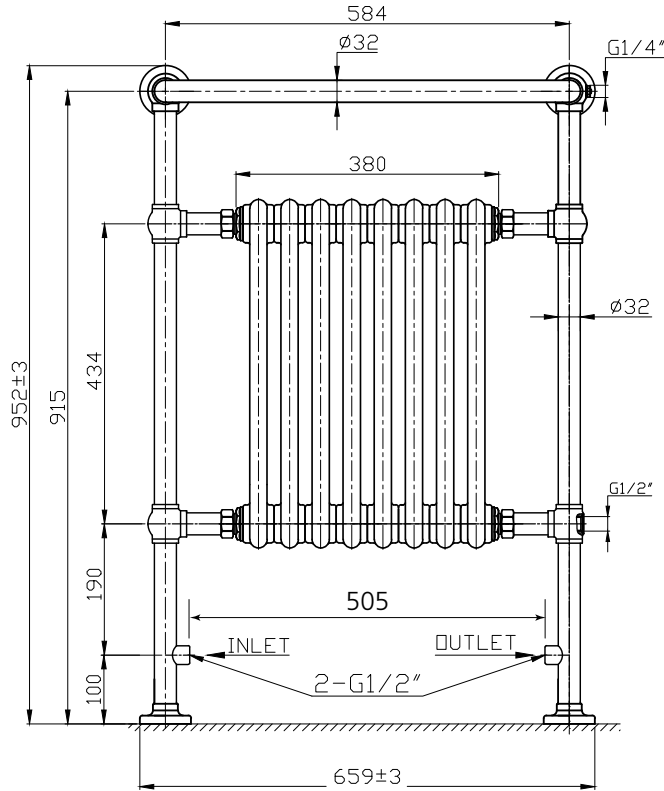

Range: Radiators

Type: York

Code: RA098

Version/Date: v1 03/21

Height	Width	Tapping Centres	Wall to Pipe Centres	Watts	BTU's	Code
952	659	505	105	1300	3514	RA098

These products are designed as a warmer of dry towels. Placing wet towels or garments on these products may result in the deterioration of the surface finish.