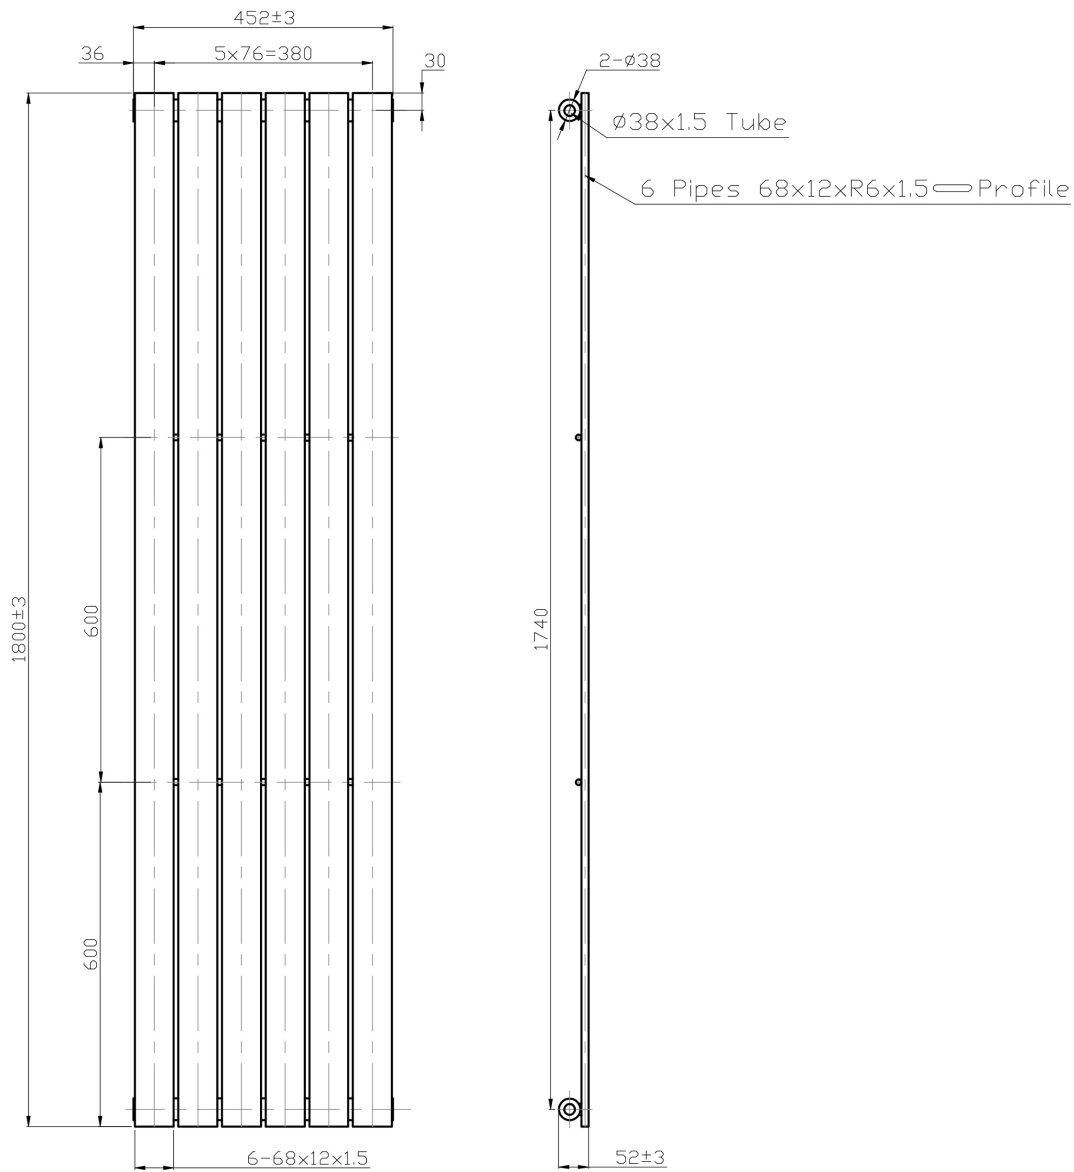

### Information:

Multiple towel rails may be added to this product

Height	Width	Tapping Centres	Wall to Pipe Centres	Watts	BTU's	Code
1800	450	450	50	859	2931	RA050

This product is designed as a warmer of dry towels. Placing wet towels or garments on this product may result in the deterioration of the surface finish.

Notes: Drawings may not be to scale. All dimensions in mm unless otherwise stated. Information correct at time of printing but subject to change at any time.