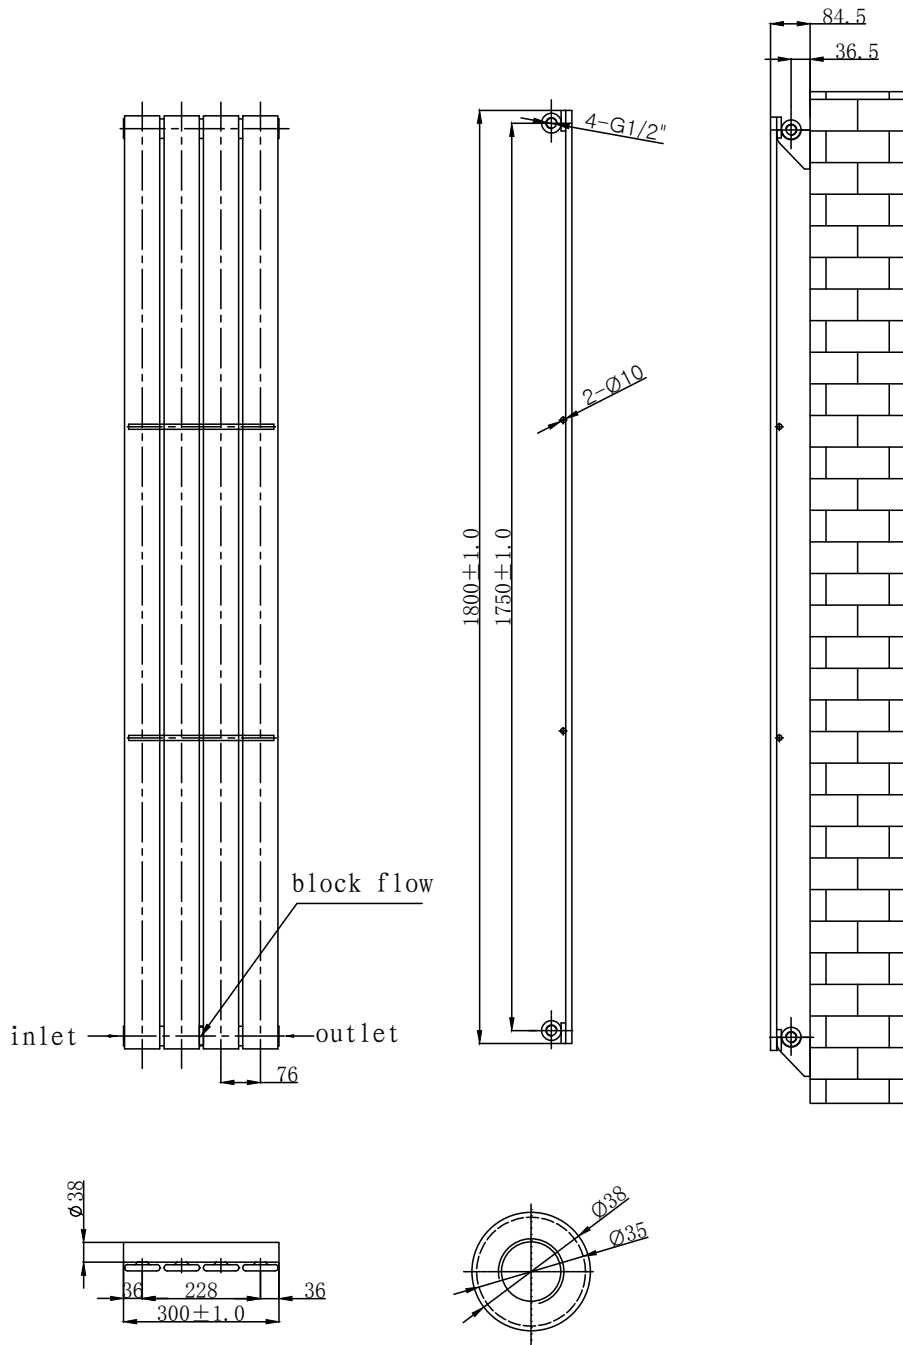

Phoenix

DESIGNED FOR YOU

Technical Data Sheet

Range: Radiators
 Type: Sharp
 Code: RA049
 Version/Date: v6 03/21

Information:

Multiple towel rails may be added to this product

Height	Width	Tapping Centres	Wall to Pipe Centres	Watts	BTU's	Code
1800	300	300	50	613	2091	RA049

Notes: Drawings may not be to scale. All dimensions in mm unless otherwise stated. Information correct at time of printing but subject to change at any time.