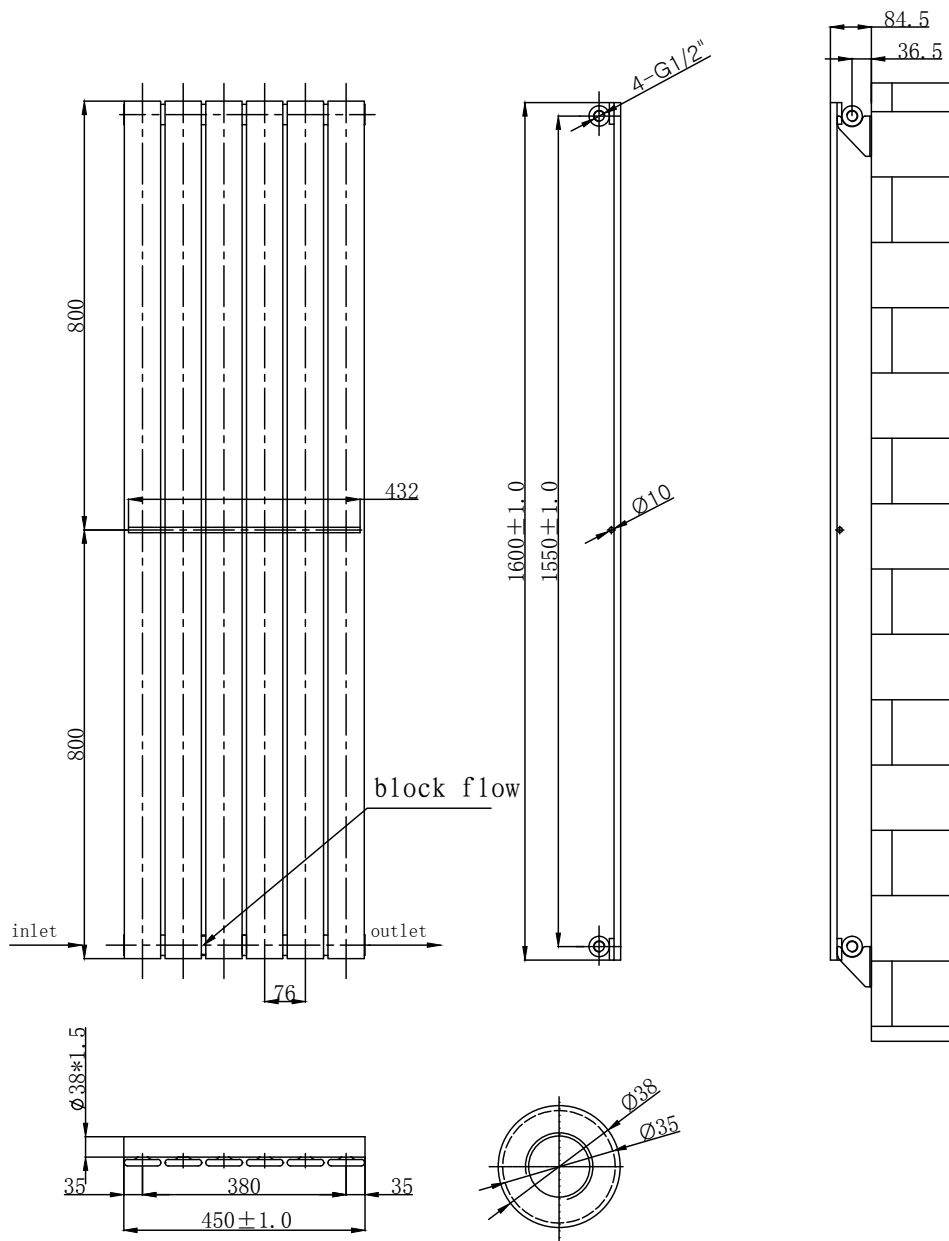

Phoenix

DESIGNED FOR YOU

Technical Data Sheet

Range: Radiators
 Type: Sharp
 Code: RA046
 Version/Date: v6 03/21

Information:

Multiple towel rails may be added to this product

Height	Width	Tapping Centres	Wall to Pipe Centres	Watts	BTU's	Code
1600	450	450	50	795	2714	RA046

Notes: Drawings may not be to scale. All dimensions in mm unless otherwise stated. Information correct at time of printing but subject to change at any time.