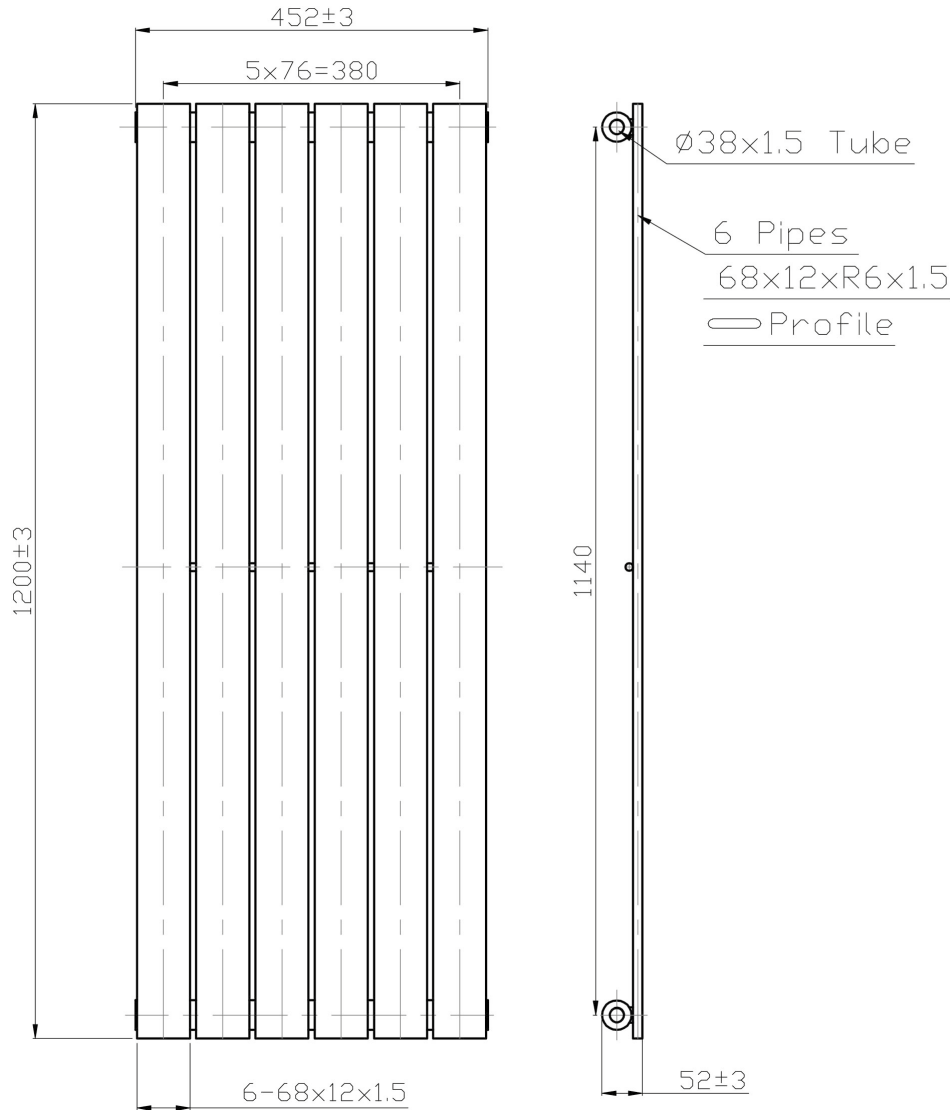

### Information:

Multiple towel rails may be added to this product

Height	Width	Tapping Centres	Wall to Pipe Centres	Watts	BTU's	Code
1200	450	450	50	543	1852	RA044

This product is designed as a warmer of dry towels. Placing wet towels or garments on this product may result in the deterioration of the surface finish.

Notes: Drawings may not be to scale. All dimensions in mm unless otherwise stated. Information correct at time of printing but subject to change at any time.