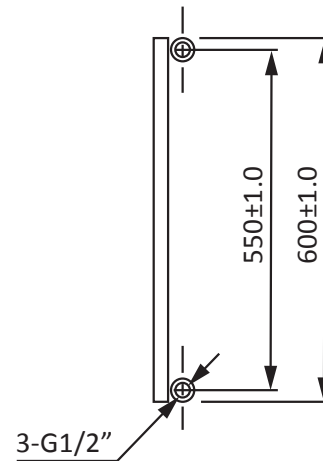

# Phoenix

DESIGNED FOR YOU

Technical Data Sheet

Range: Radiators  
 Type: Sharp  
 Code: RA042  
 Version/Date: v5 03/21

Height	Width	Pipe Centres	Wall to Pipe Centres	Watts	BTU's	Code
600	1000	1000	50	620	2114	RA042

Notes: Drawings may not be to scale. All dimensions in mm unless otherwise stated. Information correct at time of printing but subject to change at any time.