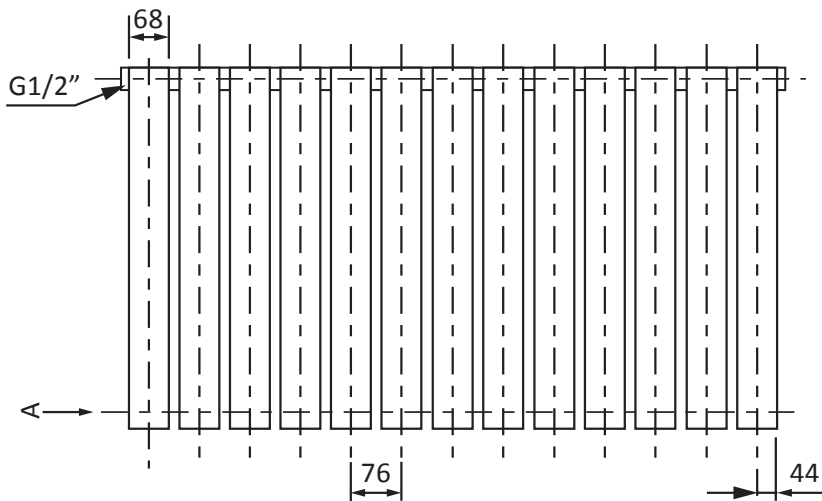

# Phoenix

DESIGNED FOR YOU

Technical Data Sheet

Range: Radiators  
 Type: Sharp  
 Code: RA042  
 Version/Date: v5 03/21

Height	Width	Pipe Centres	Wall to Pipe Centres	Watts	BTU's	Code
600	1000	1000	50	620	2114	RA042

Notes: Drawings may not be to scale. All dimensions in mm unless otherwise stated. Information correct at time of printing but subject to change at any time.