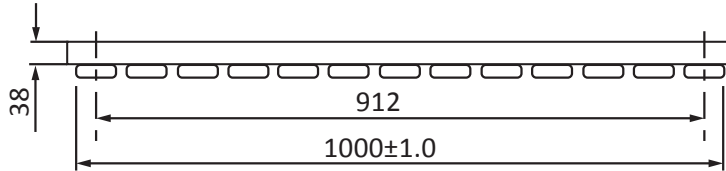

# Phoenix

DESIGNED FOR YOU

Technical Data Sheet

Range: Radiators  
 Type: Sharp  
 Code: RA042  
 Version/Date: v5 03/21

Height	Width	Pipe Centres	Wall to Pipe Centres	Watts	BTU's	Code
600	1000	1000	50	620	2114	RA042

Notes: Drawings may not be to scale. All dimensions in mm unless otherwise stated. Information correct at time of printing but subject to change at any time.