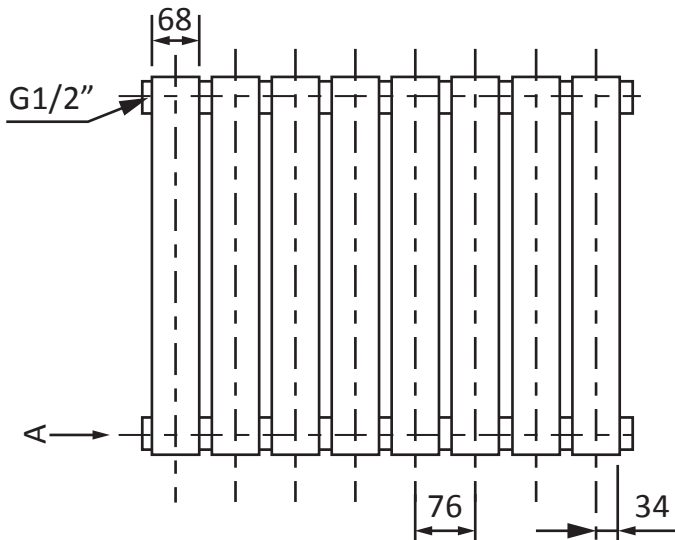

# Phoenix

DESIGNED FOR YOU

Technical Data Sheet

Range: Radiators  
 Type: Sharp  
 Code: RA041  
 Version/Date: v6 03/21

Height	Width	Tapping Centres	Wall to Pipe Centres	Watts	BTU's	Code
600	600	600	50	381	1300	RA041

Notes: Drawings may not be to scale. All dimensions in mm unless otherwise stated. Information correct at time of printing but subject to change at any time.