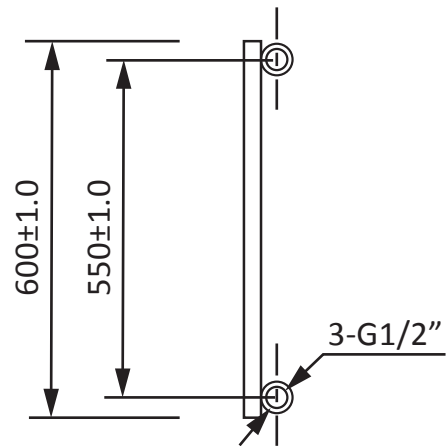

# Phoenix

DESIGNED FOR YOU

Technical Data Sheet

Range: Radiators  
 Type: Sharp  
 Code: RA041  
 Version/Date: v6 03/21

Height	Width	Tapping Centres	Wall to Pipe Centres	Watts	BTU's	Code
600	600	600	50	381	1300	RA041

Notes: Drawings may not be to scale. All dimensions in mm unless otherwise stated. Information correct at time of printing but subject to change at any time.