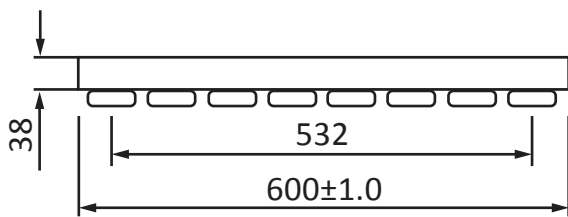

# Phoenix

DESIGNED FOR YOU

Technical Data Sheet

Range: Radiators  
 Type: Sharp  
 Code: RA041  
 Version/Date: v6 03/21

Height	Width	Tapping Centres	Wall to Pipe Centres	Watts	BTU's	Code
600	600	600	50	381	1300	RA041

Notes: Drawings may not be to scale. All dimensions in mm unless otherwise stated. Information correct at time of printing but subject to change at any time.