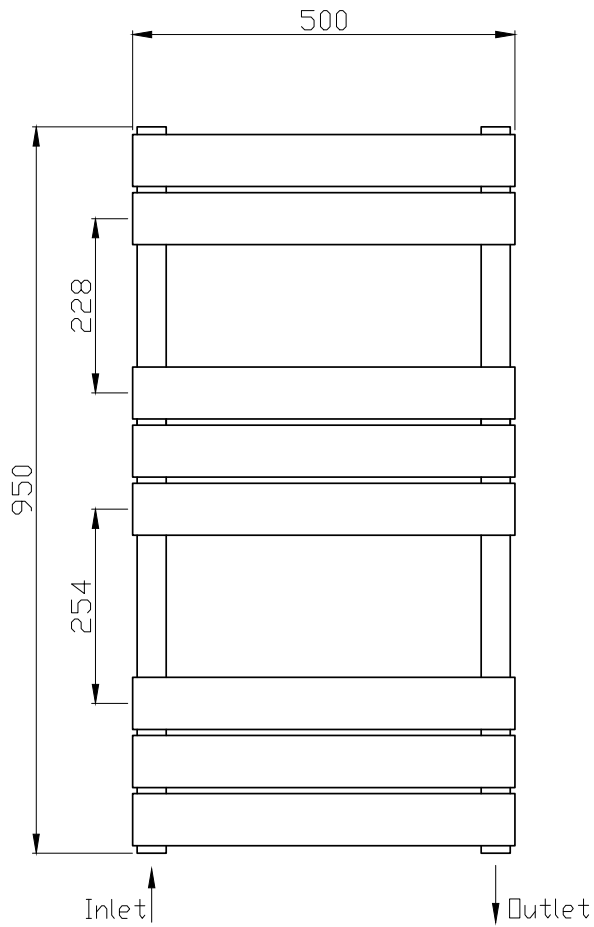

Range: Radiators

Type: Lune

Code: RA011

Version/Date: v4 03/21

1300 x 500 Image Shown

Information:

Height	Width	Pipe Centres	Wall to Pipe Centres	Watts	BTU's	Code
950	500	450	90	622	2121	RA011

This product is designed as a warmer of dry towels. Placing wet towels or garments on this product may result in the deterioration of the surface finish.