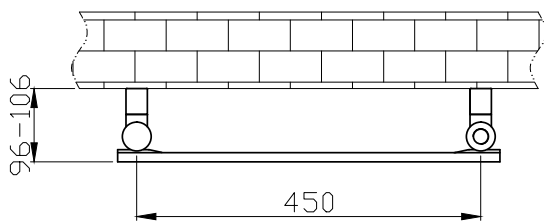

Range: Radiators

Type: Lune

Code: RA011

Version/Date: v4 03/21

1300 x 500 Image Shown

Information:

Height	Width	Pipe Centres	Wall to Pipe Centres	Watts	BTU's	Code
950	500	450	90	622	2121	RA011

This product is designed as a warmer of dry towels. Placing wet towels or garments on this product may result in the deterioration of the surface finish.