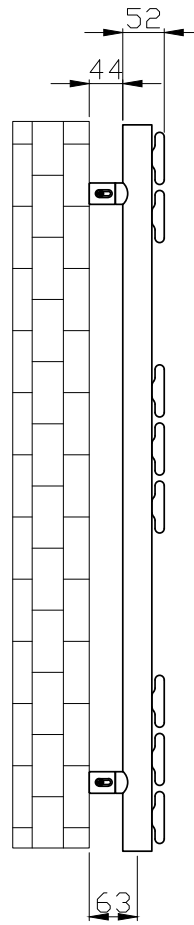

Range: Radiators

Type: Lune

Code: RA011

Version/Date: v4 03/21

1300 x 500 Image Shown

Information:

Height	Width	Pipe Centres	Wall to Pipe Centres	Watts	BTU's	Code
950	500	450	90	622	2121	RA011

This product is designed as a warmer of dry towels. Placing wet towels or garments on this product may result in the deterioration of the surface finish.