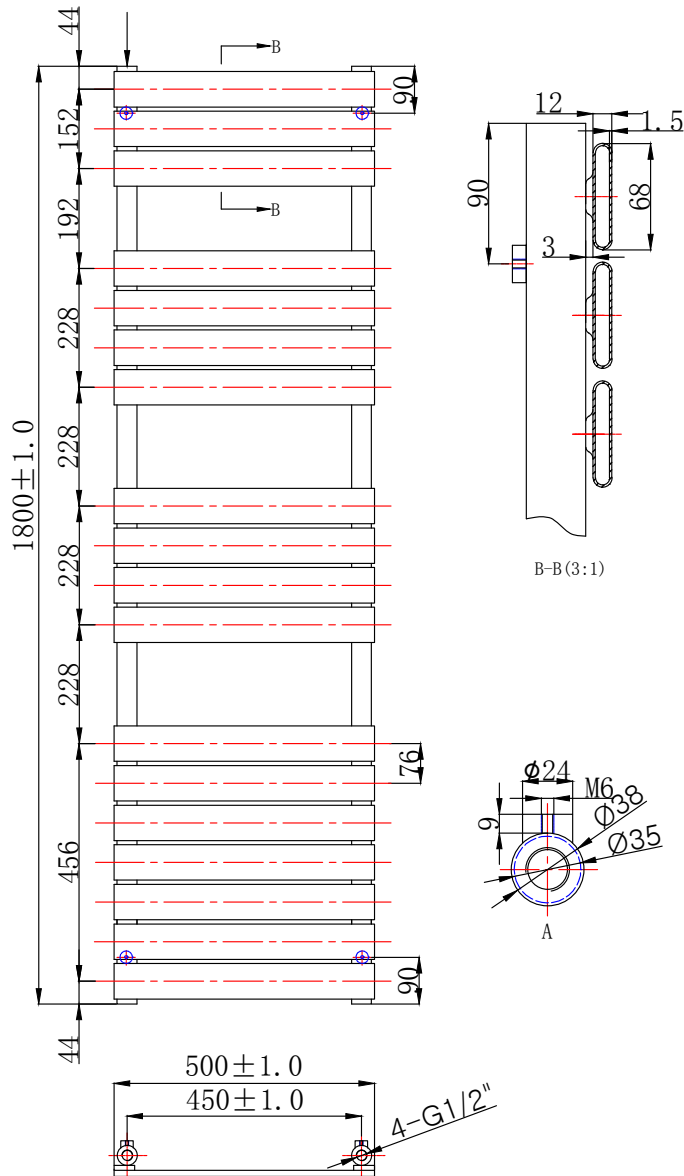

Range: Radiators

Type: Lune

Code: RA007

Version/Date: v2 03/21

1300 x 500 Image Shown

Information:

Height	Width	Pipe Centres	Wall to Pipe Centres	Watts	BTU's	Code
1800	500	450	90	1351	4608	RA007

This product is designed as a warmer of dry towels. Placing wet towels or garments on this product may result in the deterioration of the surface finish.