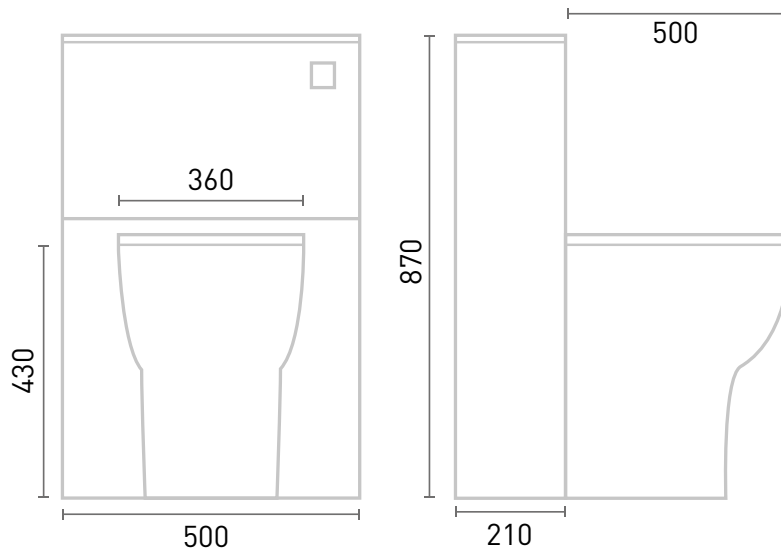

Range: Furniture
Type: Konnex Back to Wall & WC
Code: N100183CE-N100783CE
Version/Date: v4 09/21

Information:

Solid surface worktops available
 Includes Cistern & Konnex rimless WC

Guarantee/Aftercare: During installation extra care must be taken to avoid damaging the fittings. We provide a guarantee against faulty manufacture or materials (excluding serviceable parts), providing they have been installed, cared for and used in accordance with our instructions and good plumbing practice.