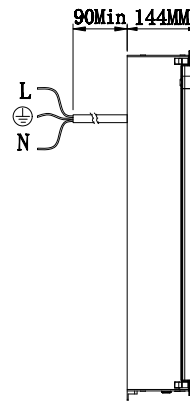

Range: Mirrors  
Type: Konnex  
Code: MI151  
Version/Date: v1 03/21

600 x 700 Image Shown

Finishes: