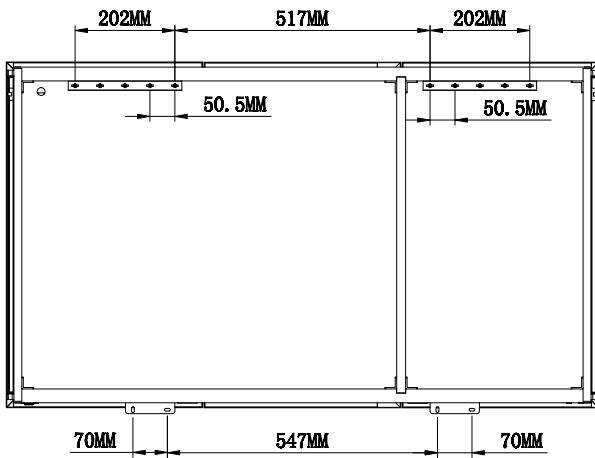

Range: Mirrors  
Type: Konnex  
Code: MI151  
Version/Date: v1 03/21

600 x 700 Image Shown

Finishes: