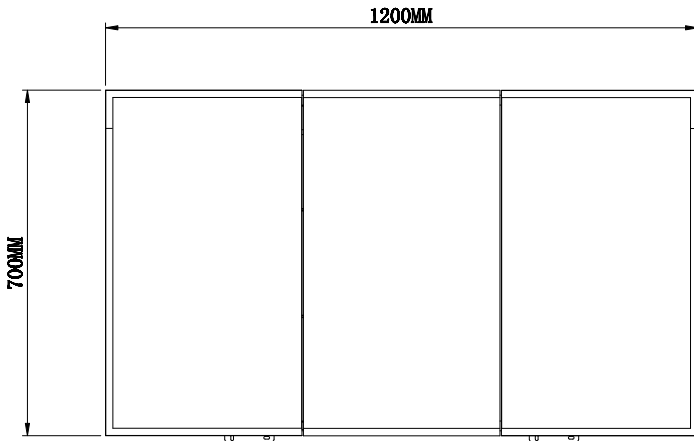

Range: Mirrors  
Type: Konnex  
Code: MI151  
Version/Date: v1 03/21

600 x 700 Image Shown

Finishes: