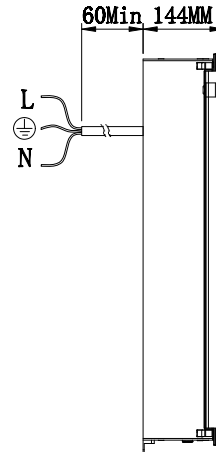

Range: Mirrors
 Type: Konnex
 Code: MI150
 Version/Date: v1 03/21

600 x 700 Image Shown

Finishes: