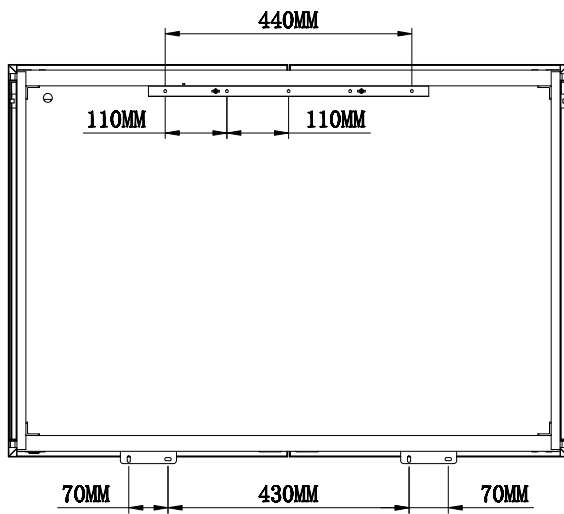

Range: Mirrors
 Type: Konnex
 Code: MI150
 Version/Date: v1 03/21

600 x 700 Image Shown

Finishes: