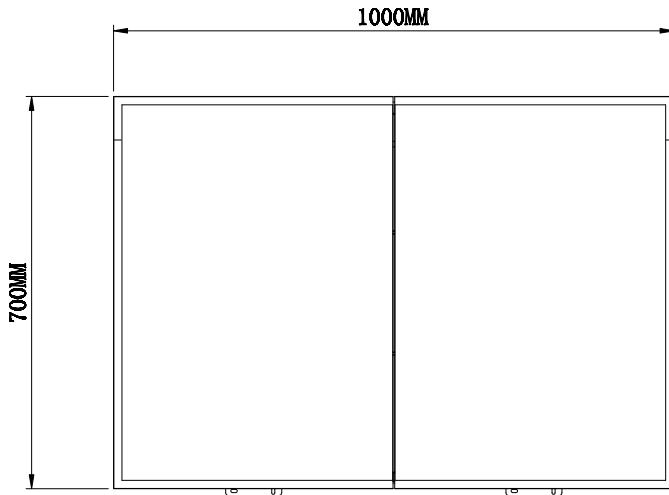

Range: Mirrors
 Type: Konnex
 Code: MI150
 Version/Date: v1 03/21

600 x 700 Image Shown

Finishes: