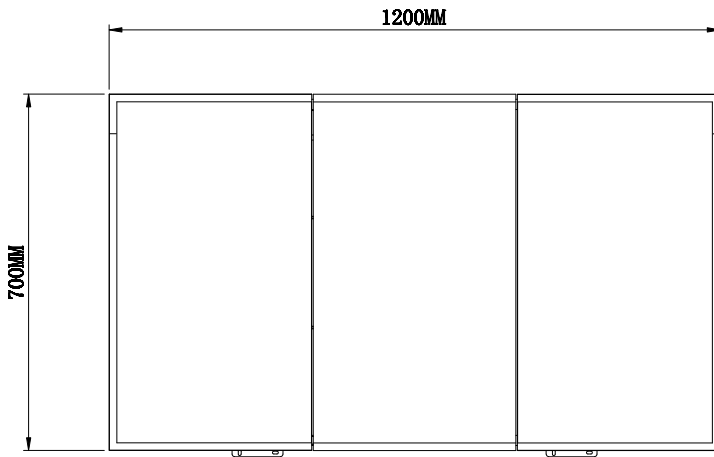

Range: Mirrors
 Type: Konnex
 Code: MI148
 Version/Date: v1 03/21

600 x 700 Image Shown

Finishes: