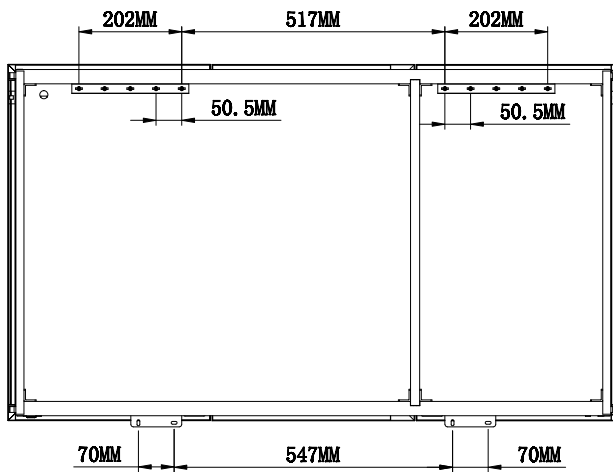

Range: Mirrors
 Type: Konnex
 Code: MI148
 Version/Date: v1 03/21

600 x 700 Image Shown

Finishes: