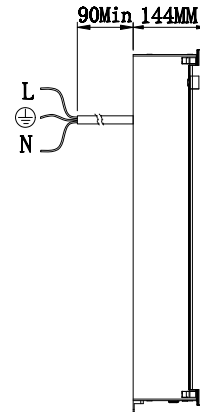

Range: Mirrors
 Type: Konnex
 Code: MI148
 Version/Date: v1 03/21

600 x 700 Image Shown

Finishes: