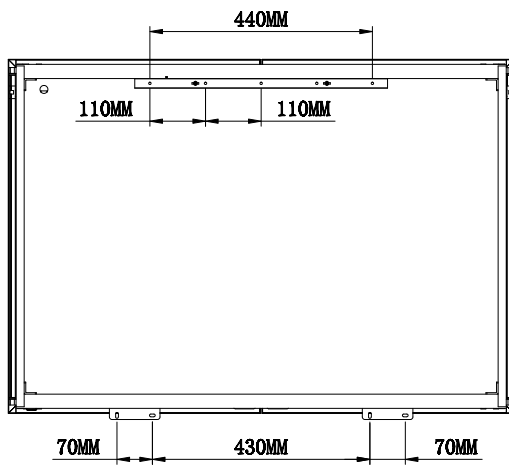

Range: Mirrors
 Type: Konnex
 Code: MI147
 Version/Date: v1 03/21

600 x 700 Image Shown

Finishes: