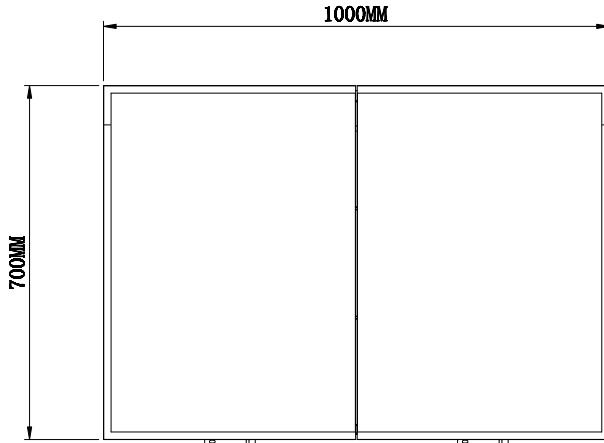

Range: Mirrors
 Type: Konnex
 Code: MI147
 Version/Date: v1 03/21

600 x 700 Image Shown

Finishes: