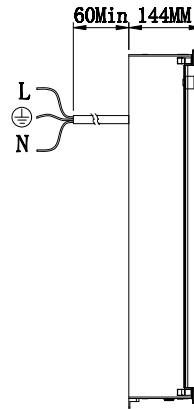

Range: Mirrors
 Type: Konnex
 Code: MI147
 Version/Date: v1 03/21

600 x 700 Image Shown

Finishes: