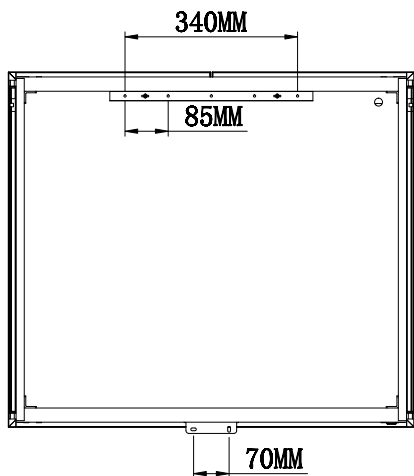

Range:	Mirrors
Type:	Konnex
Code:	MI146
Version/Date:	v1 03/21

600 x 700 Image Shown

Finishes: