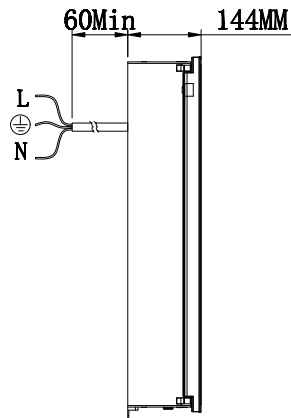

Range:	Mirrors
Type:	Konnex
Code:	MI146
Version/Date:	v1 03/21

600 x 700 Image Shown

Finishes: