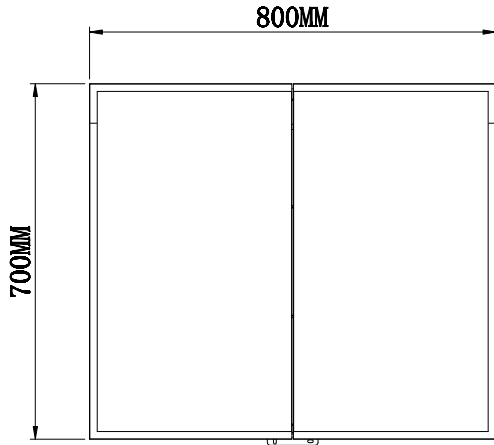

Range:	Mirrors
Type:	Konnex
Code:	MI146
Version/Date:	v1 03/21

600 x 700 Image Shown

Finishes: