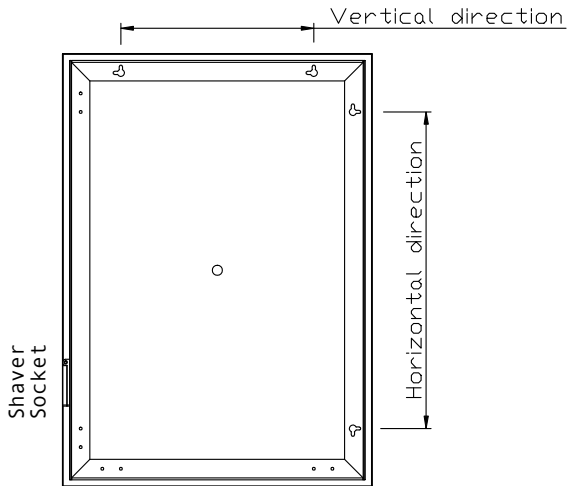

FRONT VIEW

REAR VIEW

MI070

MI071

Information:

- LED
- Touch On/Off
- Charging Socket

- Horizontal/vertical
- Heated demister pad
- IP44 rated
- A+ Energy Rating

Finishes: