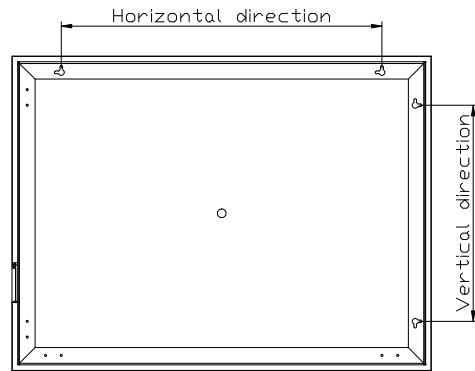

FRONT VIEW

REAR VIEW

MI070

MI071

Information:

- LED
- Touch On/Off
- Charging Socket

- Horizontal/vertical
- Heated demister pad
- IP44 rated
- A+ Energy Rating

Finishes: