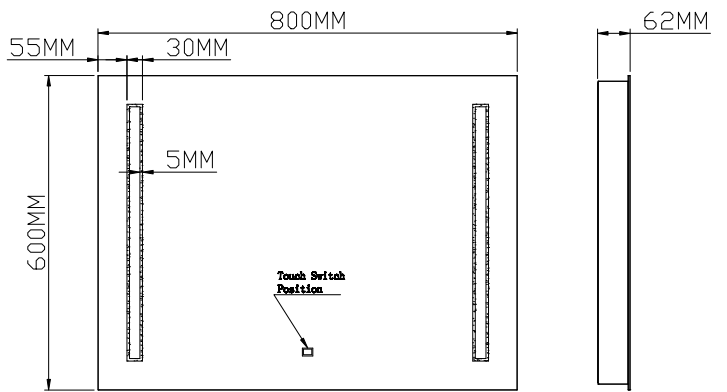

FRONT VIEW

REAR VIEW

MI070

MI071

Information:

- LED
- Touch On/Off
- Charging Socket

- Horizontal/vertical
- Heated demister pad
- IP44 rated
- A+ Energy Rating

Finishes: