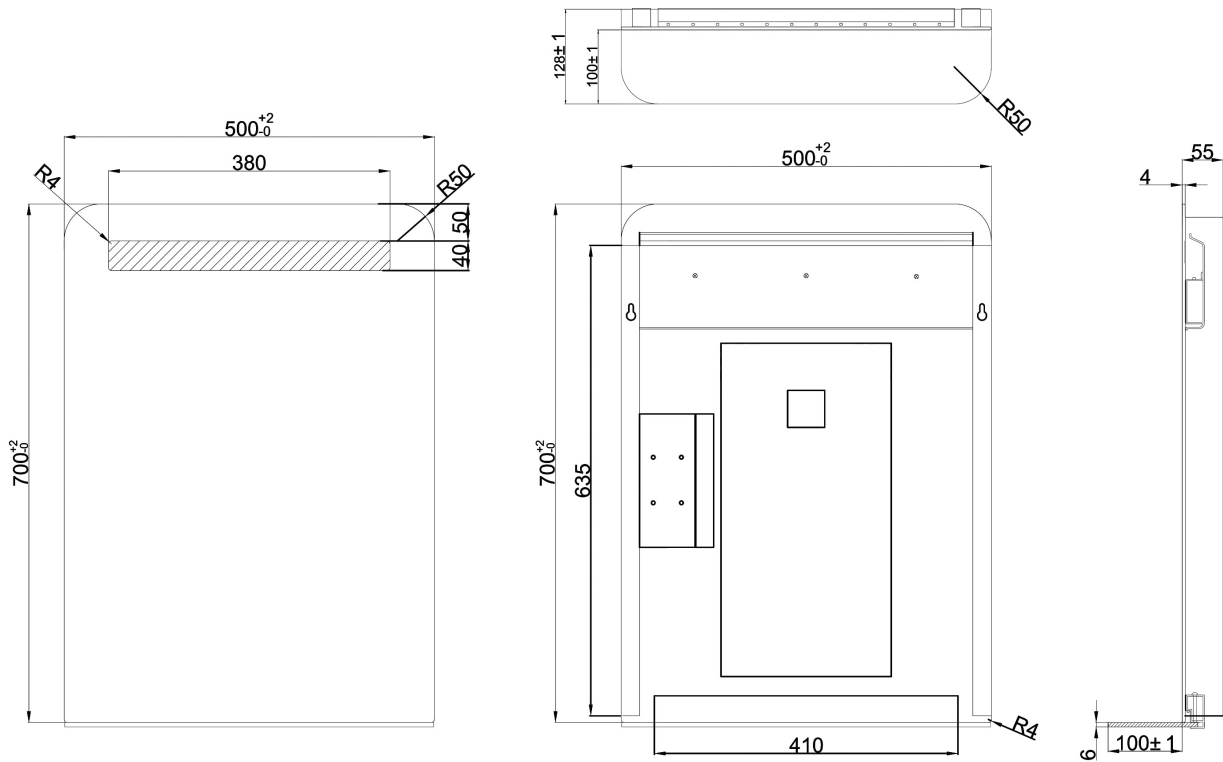

Range: Mirrors  
Type: Wye  
Code: MI014  
Version/Date: v2 03/21

Finishes:

Guarantee/Aftercare: During installation extra care must be taken to avoid damaging the fittings. We provide a guarantee against faulty manufacture or materials (excluding serviceable parts), providing they have been installed, cared for and used in accordance with our instructions and good plumbing practice.