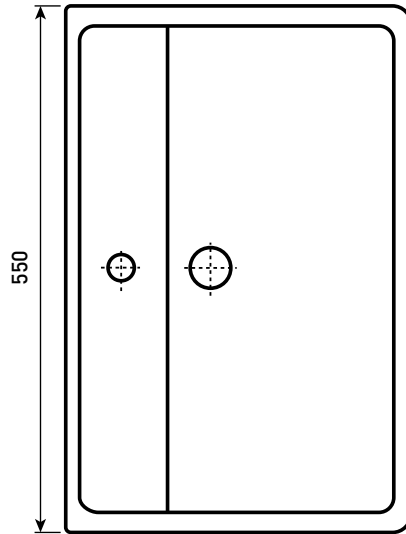

Phoenix

DESIGNED FOR YOU

Technical Data Sheet

Range: Sanitaryware

Type: Style Basin & Pedestal

Code: SY050

Version/Date: v2 03/20

Information:

In line with the CE standards for this type of product, there may be a manufacturers tolerance of approximately +/- 2% on the overall dimensions and finish on these products. As per our terms and conditions of guarantee, we cannot be held responsible for the use of dimensions shown for first fix without the actual products on site. All dimensions stated are nominal and are subject to manufacturing tolerances.

Notes: Drawings may not be to scale. All dimensions in mm unless otherwise stated. Information correct at time of printing but subject to change at any time.