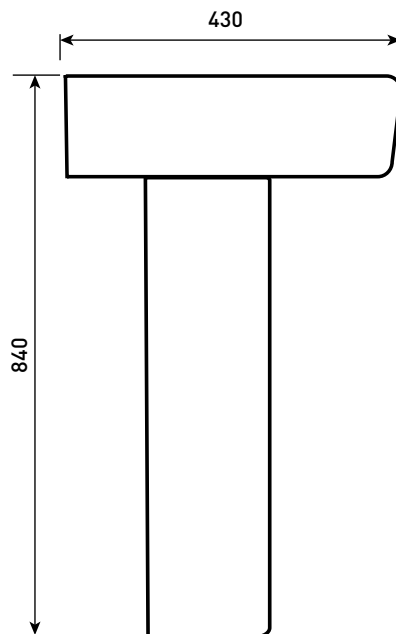

Phoenix

DESIGNED FOR YOU

Technical Data Sheet

Range: Sanitaryware

Type: Style Basin & Pedestal

Code: SY050

Version/Date: v2 03/20

Information:

In line with the CE standards for this type of product, there may be a manufacturers tolerance of approximately +/- 2% on the overall dimensions and finish on these products. As per our terms and conditions of guarantee, we cannot be held responsible for the use of dimensions shown for first fix without the actual products on site. All dimensions stated are nominal and are subject to manufacturing tolerances.

Notes: Drawings may not be to scale. All dimensions in mm unless otherwise stated. Information correct at time of printing but subject to change at any time.