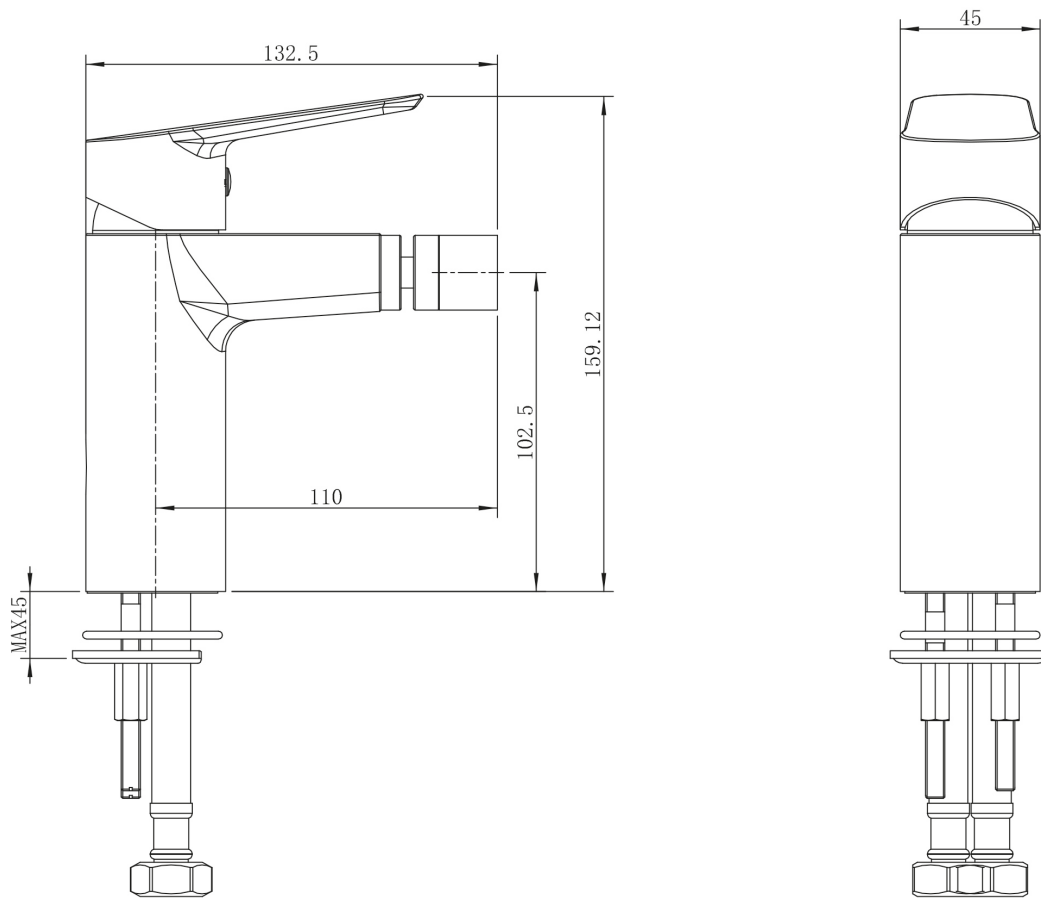

Phoenix

DESIGNED FOR YOU

Technical Data Sheet

Range: Brassware - Sonia
 Type: Bidet Mono Mixer
 Code: S0011
 Version/Date: v1 11/16

Information:

0.2Bar(L/min)	0.5Bar(L/min)	1Bar(L/min)	2Bar(L/min)	3Bar(L/min)
3.7	6.4	9.0	12.9	15.9

Notes: Drawings may not be to scale. All dimensions in mm unless otherwise stated. Information correct at time of printing but subject to change at any time.