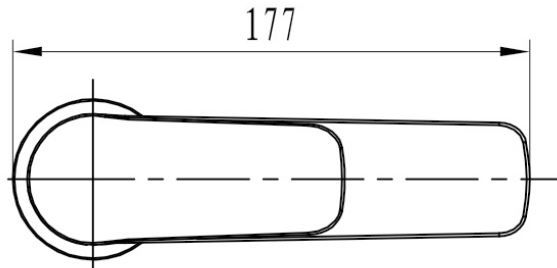

Phoenix

DESIGNED FOR YOU

Technical Data Sheet

Range: Brassware - Sonia

Type: Basin Mono Mixer

Code: S0009

Version/Date: v2 06/19

Information:

0.2Bar(L/min)	0.5Bar(L/min)	1Bar(L/min)	2Bar(L/min)	3Bar(L/min)
3.7	6.1	8.8	12.8	15.8

Finishes:

Chrome

Guarantee/Aftercare: During installation extra care must be taken to avoid damaging the fittings. We provide a guarantee against faulty manufacture or materials (excluding serviceable parts), providing they have been installed, cared for and used in accordance with our instructions and good plumbing practice. We recommend that all brassware is installed to allow access to serviceable parts as we cannot accept responsibility in the event that access is required.

Notes: Drawings may not be to scale. All dimensions in mm unless otherwise stated. Information correct at time of printing but subject to change at any time.