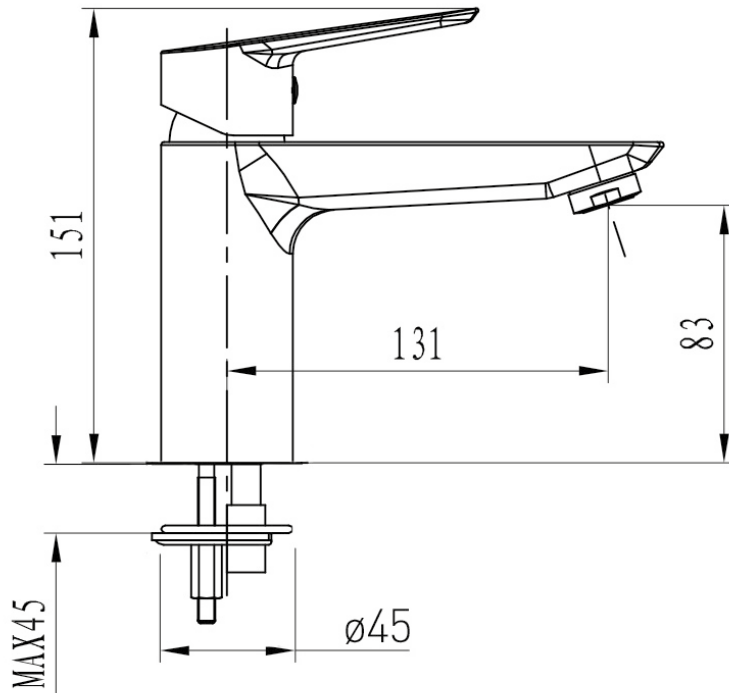

Phoenix

DESIGNED FOR YOU

Technical Data Sheet

Range: Brassware - Sonia

Type: Basin Mono Mixer

Code: S0009

Version/Date: v2 06/19

Information:

0.2Bar(L/min)	0.5Bar(L/min)	1Bar(L/min)	2Bar(L/min)	3Bar(L/min)
3.7	6.1	8.8	12.8	15.8

Finishes:

Chrome

Guarantee/Aftercare: During installation extra care must be taken to avoid damaging the fittings. We provide a guarantee against faulty manufacture or materials (excluding serviceable parts), providing they have been installed, cared for and used in accordance with our instructions and good plumbing practice. We recommend that all brassware is installed to allow access to serviceable parts as we cannot accept responsibility in the event that access is required.

Notes: Drawings may not be to scale. All dimensions in mm unless otherwise stated. Information correct at time of printing but subject to change at any time.