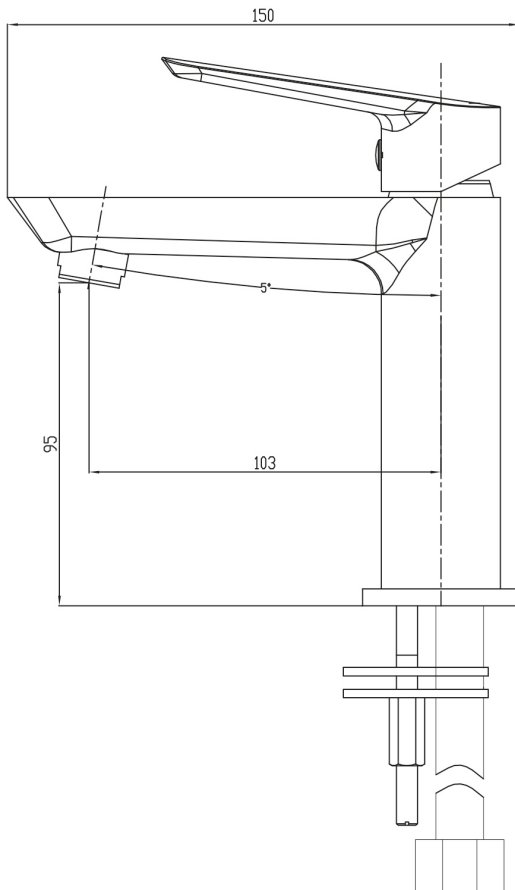

Phoenix

DESIGNED FOR YOU

Technical Data Sheet

Range: Brassware - Sonia
 Type: Mini Basin Mono Mixer
 Code: S0004
 Version/Date: v1 11/16

Information:

0.2Bar(L/min)	0.5Bar(L/min)	1Bar(L/min)	2Bar(L/min)	3Bar(L/min)
1.9	2.8	4.0	5.5	3.3

Notes: Drawings may not be to scale. All dimensions in mm unless otherwise stated. Information correct at time of printing but subject to change at any time.