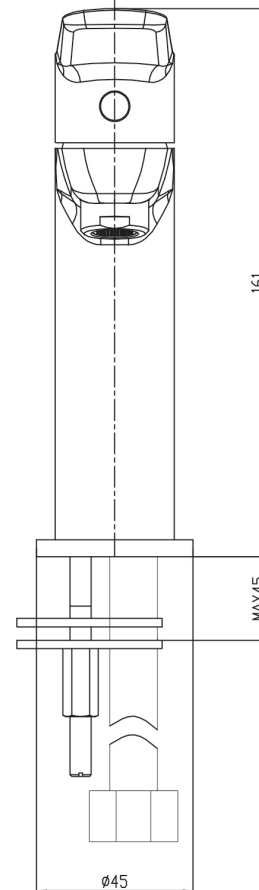

Phoenix

DESIGNED FOR YOU

Technical Data Sheet

Range: Brassware - Sonia
 Type: Mini Basin Mono Mixer
 Code: S0004
 Version/Date: v1 11/16

Information:

0.2Bar(L/min)	0.5Bar(L/min)	1Bar(L/min)	2Bar(L/min)	3Bar(L/min)
1.9	2.8	4.0	5.5	3.3

Notes: Drawings may not be to scale. All dimensions in mm unless otherwise stated. Information correct at time of printing but subject to change at any time.