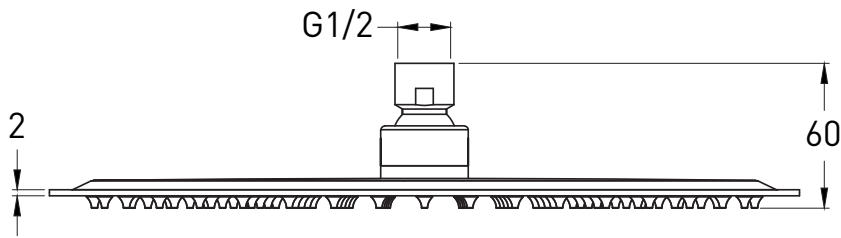

# Phoenix

DESIGNED FOR YOU

Technical Data Sheet

Range:	Shower Heads
Type:	Oval Head
Code:	SLH007
Version/Date:	v1 06/17

Notes: Drawings may not be to scale. All dimensions in mm unless otherwise stated. Information correct at time of printing but subject to change at any time.