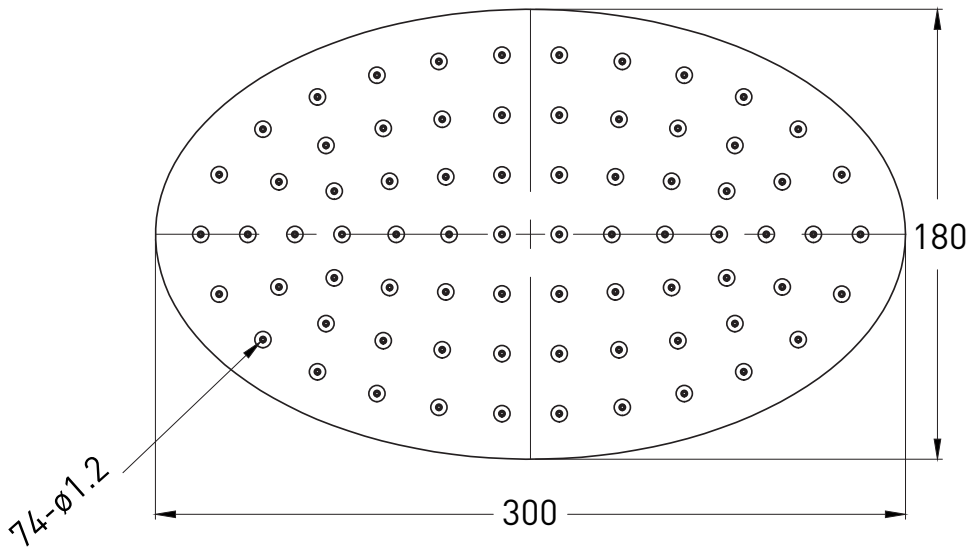

# Phoenix

DESIGNED FOR YOU

Technical Data Sheet

Range:	Shower Heads
Type:	Oval Head
Code:	SLH007
Version/Date:	v1 06/17