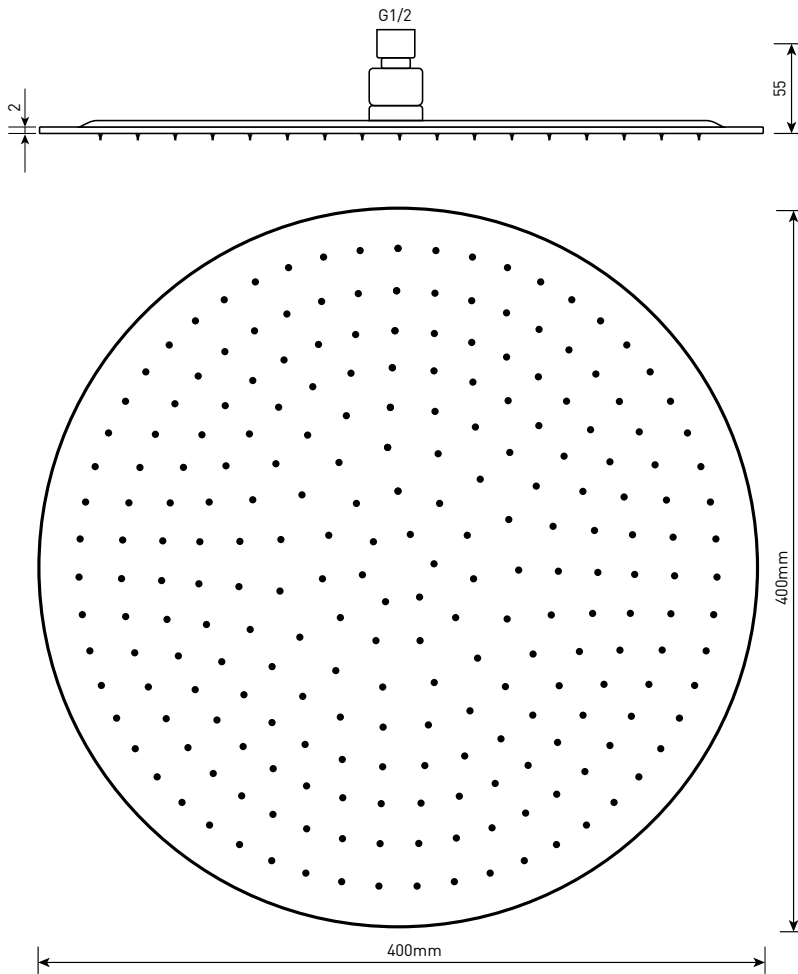

Phoenix

DESIGNED FOR YOU

Technical Data Sheet

Range:	Shower Heads
Type:	Round Head
Code:	SLH006
Version/Date:	v1 06/17

Information:

Finishes:

Chrome

Guarantee/Aftercare: During installation extra care must be taken to avoid damaging the fittings. We provide a guarantee against faulty manufacture or materials (excluding serviceable parts), providing they have been installed, cared for and used in accordance with our instructions and good plumbing practice.

Notes: Drawings may not be to scale. All dimensions in mm unless otherwise stated. Information correct at time of printing but subject to change at any time.