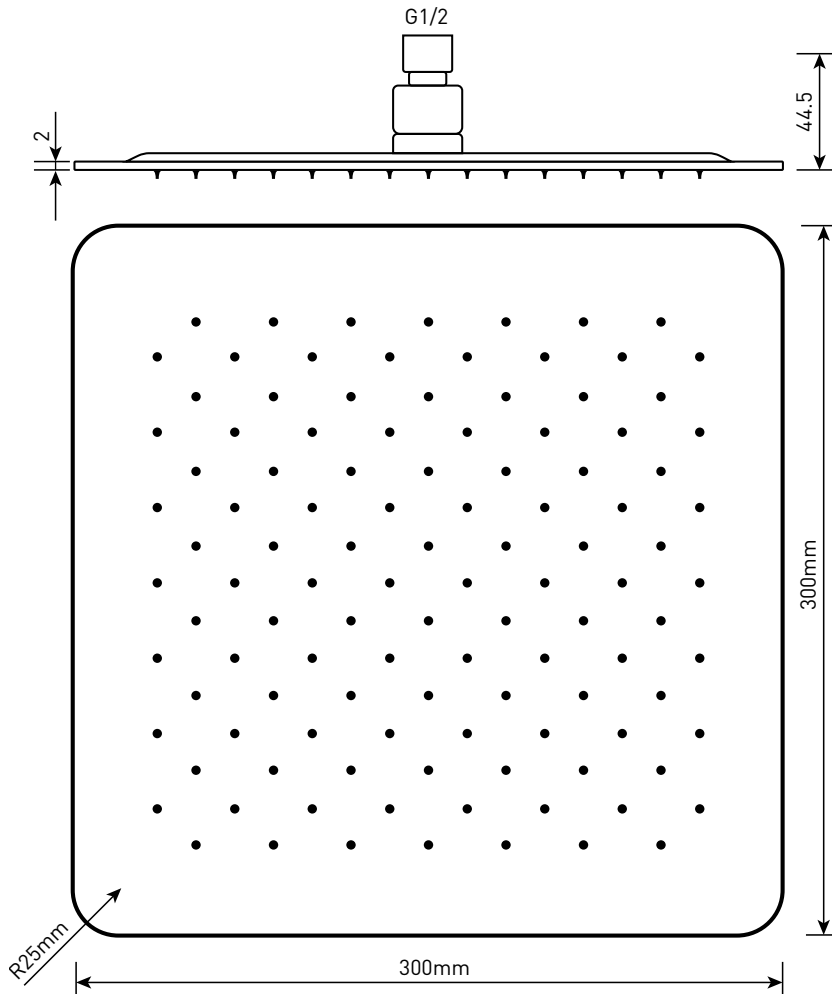

Phoenix

DESIGNED FOR YOU

Technical Data Sheet

Range:	Shower Heads
Type:	Square Head
Code:	SLH002
Version/Date:	v1 06/17

Information:

Guarantee/Aftercare: During installation extra care must be taken to avoid damaging the fittings. We provide a guarantee against faulty manufacture or materials (excluding serviceable parts), providing they have been installed, cared for and used in accordance with our instructions and good plumbing practice.

Notes: Drawings may not be to scale. All dimensions in mm unless otherwise stated. Information correct at time of printing but subject to change at any time.