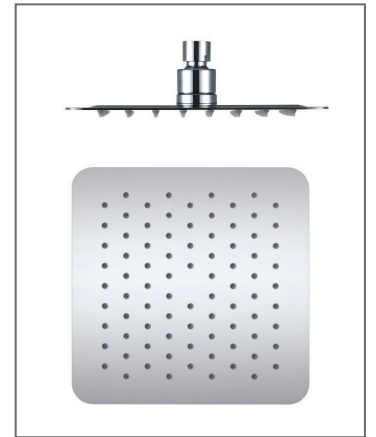

# Phoenix

DESIGNED FOR YOU

Technical Data Sheet

Range:	Shower Heads
Type:	Square Head
Code:	SLH001
Version/Date:	v1 06/17