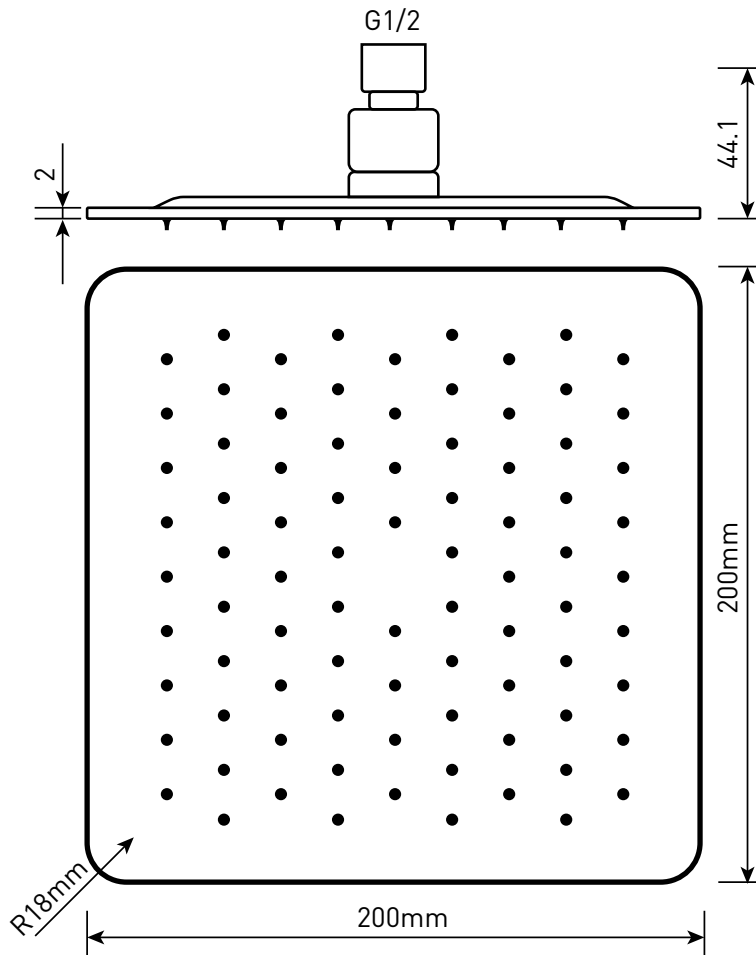

# Phoenix

DESIGNED FOR YOU

Technical Data Sheet

Range:	Shower Heads
Type:	Square Head
Code:	SLH001
Version/Date:	v1 06/17

Notes: Drawings may not be to scale. All dimensions in mm unless otherwise stated. Information correct at time of printing but subject to change at any time.