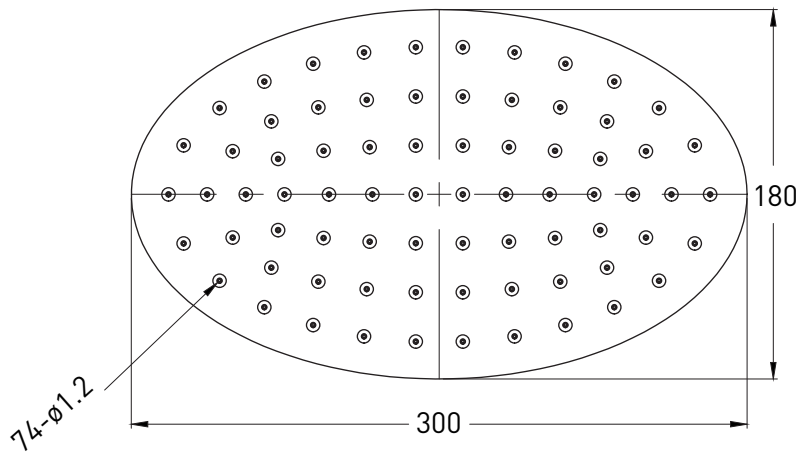

# Phoenix

DESIGNED FOR YOU

Technical Data Sheet

Range: Showering Solutions  
 Type: Stainless Steel Shower Heads  
 Code: SH069  
 Version/Date: v1 1/17