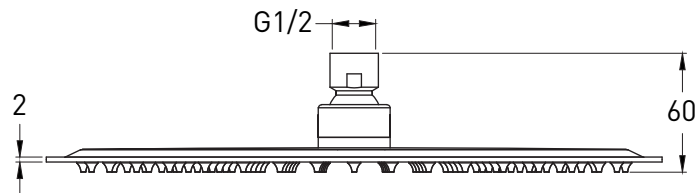

# Phoenix

DESIGNED FOR YOU

Technical Data Sheet

Range: Showering Solutions  
 Type: Stainless Steel Shower Heads  
 Code: SH069  
 Version/Date: v1 1/17

Notes: Drawings may not be to scale. All dimensions in mm unless otherwise stated. Information correct at time of printing but subject to change at any time.