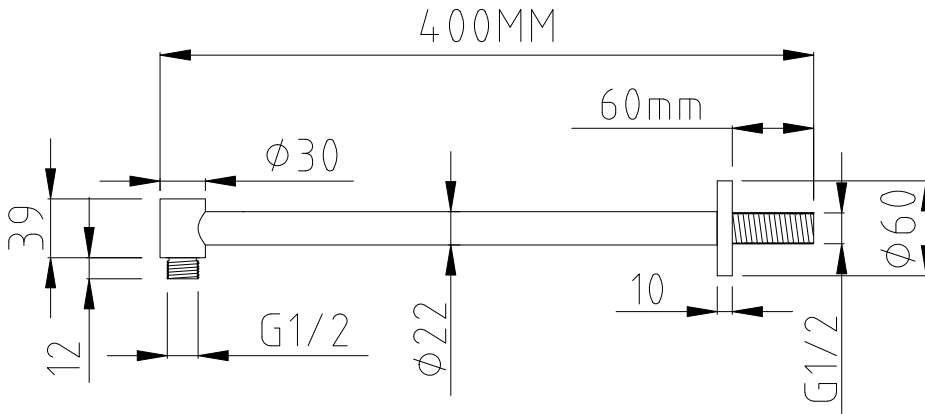

# Phoenix

DESIGNED FOR YOU

Technical Data Sheet

Range: Showering Solutions  
 Type: Stainless Steel Shower Heads  
 Code: SH069  
 Version/Date: v1 1/17

Notes: Drawings may not be to scale. All dimensions in mm unless otherwise stated. Information correct at time of printing but subject to change at any time.