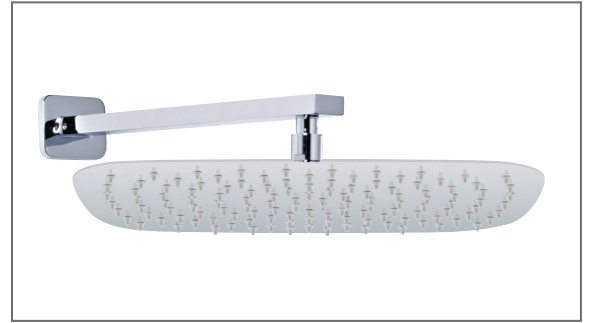

Phoenix

DESIGNED FOR YOU

Technical Data Sheet

Range: Shower Heads - Stainless Steel

Type: Rectangular Shower Head & Wall Arm

Code: SH067

Version/Date: v1 1/17

Information: