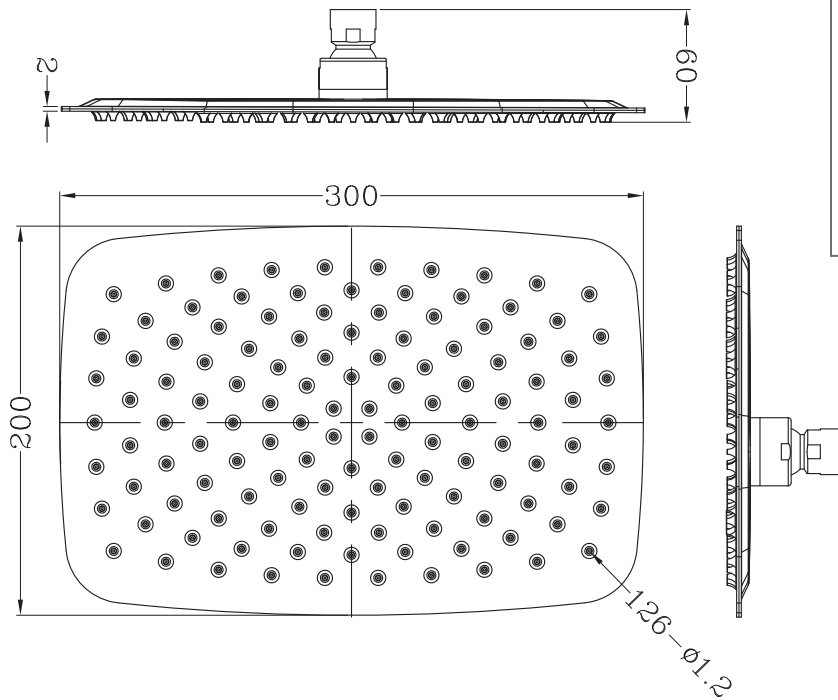

Phoenix

DESIGNED FOR YOU

Technical Data Sheet

Range: Shower Heads - Stainless Steel

Type: Rectangular Shower Head & Wall Arm

Code: SH067

Version/Date: v1 1/17

Information:

Notes: Drawings may not be to scale. All dimensions in mm unless otherwise stated. Information correct at time of printing but subject to change at any time.