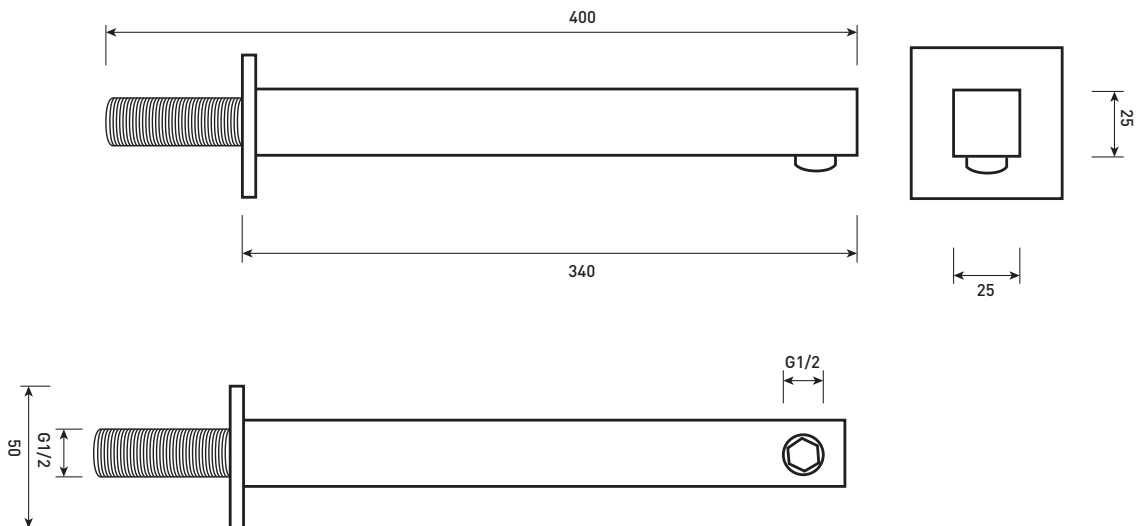

Phoenix

DESIGNED FOR YOU

Technical Data Sheet

Range: Shower Heads - Stainless Steel

Type: Rectangular Shower Head & Wall Arm

Code: SH067

Version/Date: v1 1/17

Information:

Notes: Drawings may not be to scale. All dimensions in mm unless otherwise stated. Information correct at time of printing but subject to change at any time.