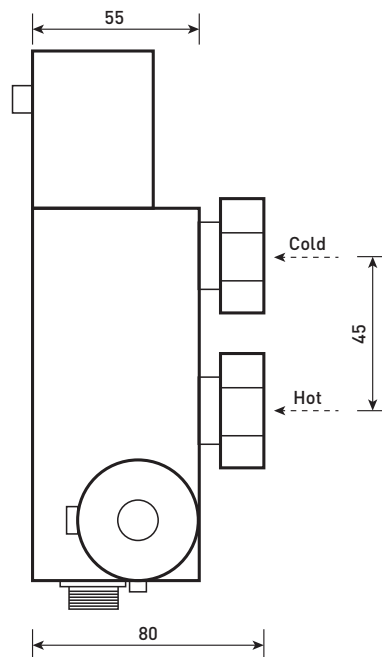

# Phoenix

DESIGNED FOR YOU

Technical Data Sheet

Range: Douch Kits

Type: Minimalist Round Douche Kit

Code: SH064

Version/Date: v3 02/18

### Information:

Bar	Litre/Min	38°C Litre/Min	Litre/Min
0.2	4.0	4.5	3.7
0.5	5.5	6.0	5.4
1.0	10.6	11.0	10.5
3.0	19.0	22.0	18.7

Notes: Drawings may not be to scale. All dimensions in mm unless otherwise stated. Information correct at time of printing but subject to change at any time.