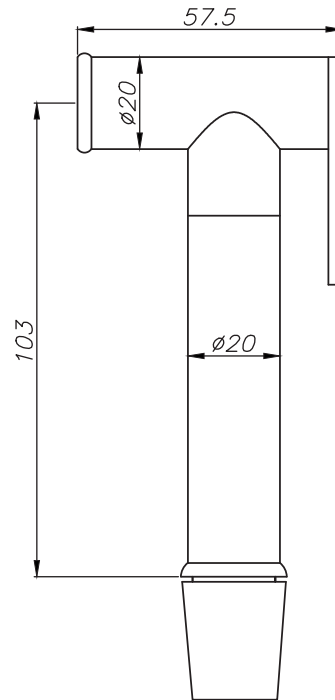

# Phoenix

DESIGNED FOR YOU

Technical Data Sheet

Range: Douch Kits

Type: Minimalist Round Douche Kit

Code: SH064

Version/Date: v3 02/18

### Information:

Bar	Litre/Min	38°C Litre/Min	Litre/Min
0.2	4.0	4.5	3.7
0.5	5.5	6.0	5.4
1.0	10.6	11.0	10.5
3.0	19.0	22.0	18.7

Notes: Drawings may not be to scale. All dimensions in mm unless otherwise stated. Information correct at time of printing but subject to change at any time.