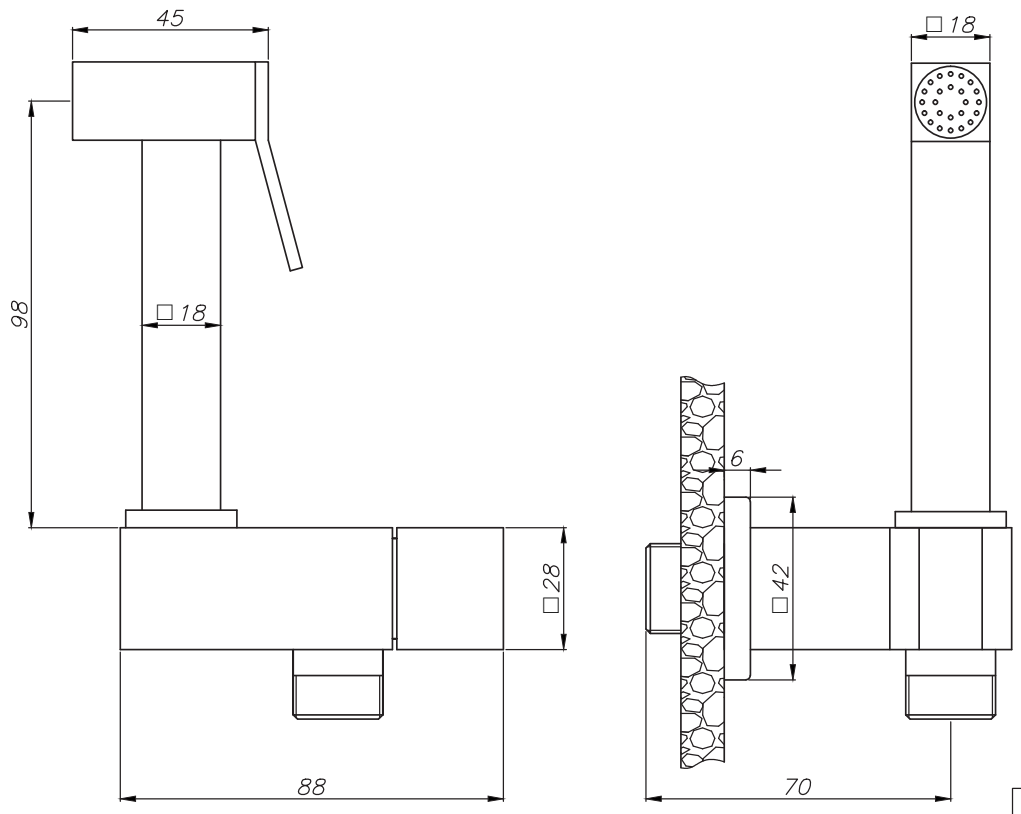

Phoenix

DESIGNED FOR YOU

Technical Data Sheet

Range: Showering Solutions

Type: Square Douche Kit inc hose, handset & valve

Code: SH048

Version/Date: v2 10/17

User Guide:

Please ensure that when this Douche kit is not in use that the isolating valve is turned in the off position. Failure to do this may lead to a build up of pressure in the head and hose causing a leak to occur.

Notes: Drawings may not be to scale. All dimensions in mm unless otherwise stated. Information correct at time of printing but subject to change at any time.