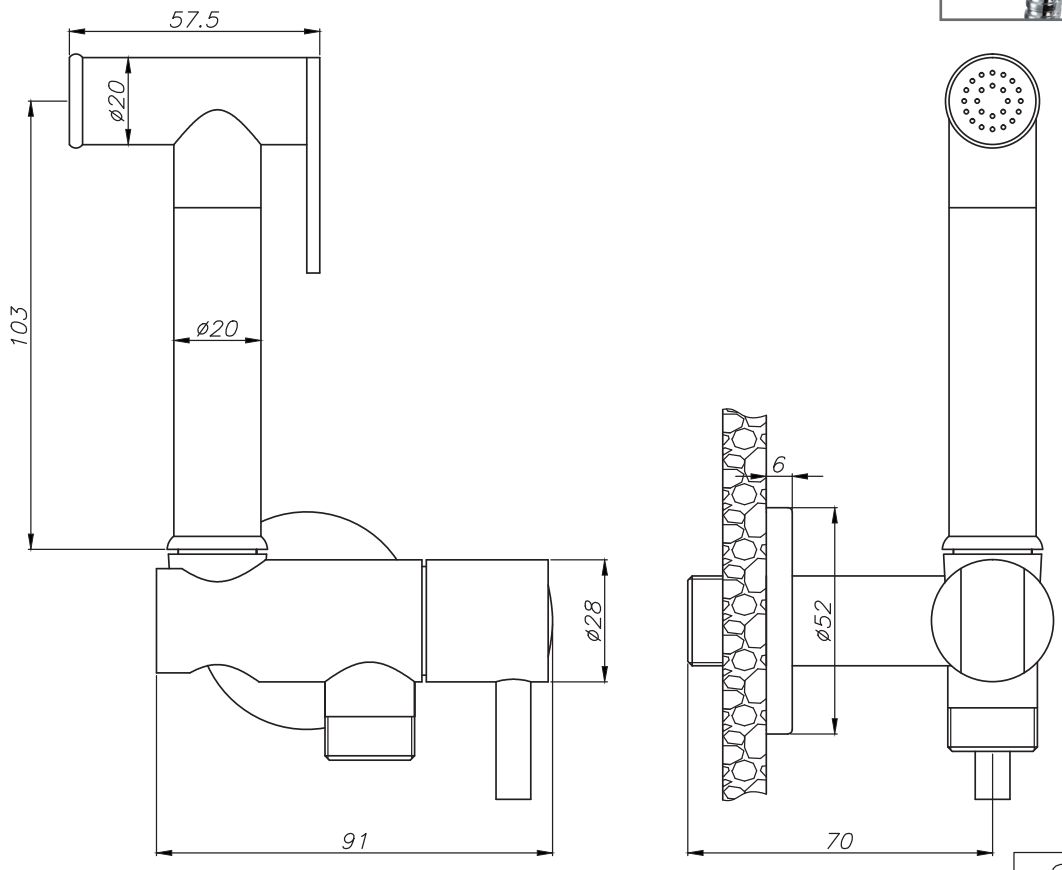

# Phoenix

DESIGNED FOR YOU

Technical Data Sheet

Range: Showering Solutions

Type: Minimalist Round Douche Kit inc hose, handset & valve

Code: SH047

Version/Date: v2 10/17

#### User Guide:

Please ensure that when this Douche kit is not in use that the isolating valve is turned in the off position. Failure to do this may lead to a build up of pressure in the head and hose causing a leak to occur.

Notes: Drawings may not be to scale. All dimensions in mm unless otherwise stated. Information correct at time of printing but subject to change at any time.