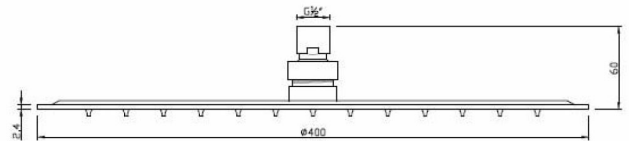

# Phoenix

DESIGNED FOR YOU

Technical Data Sheet

Range: Showering Solutions  
 Type: Stainless Steel Shower Heads  
 Code: SH046  
 Version/Date: v1 1/17

Notes: Drawings may not be to scale. All dimensions in mm unless otherwise stated. Information correct at time of printing but subject to change at any time.