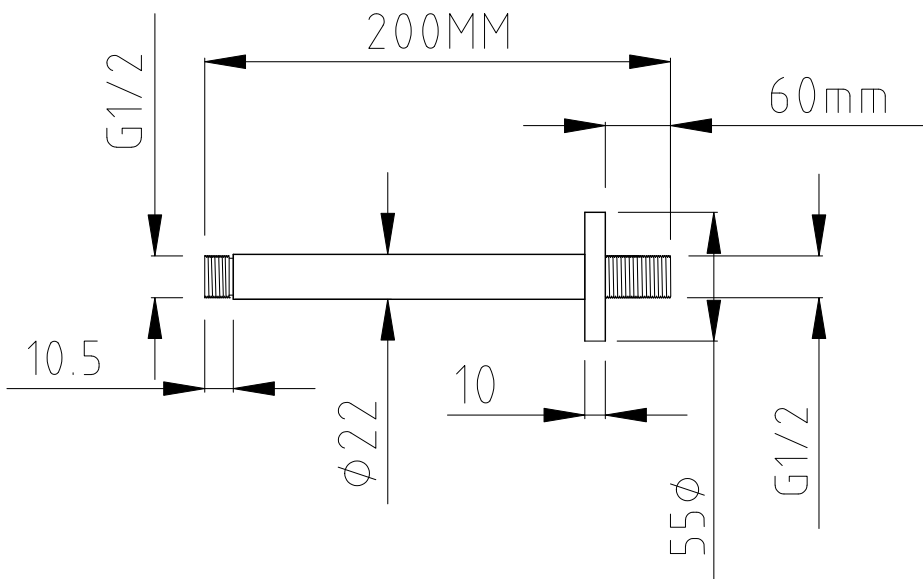

# Phoenix

DESIGNED FOR YOU

Technical Data Sheet

Range: Showering Solutions  
 Type: Stainless Steel Shower Heads  
 Code: SH046  
 Version/Date: v1 1/17

Notes: Drawings may not be to scale. All dimensions in mm unless otherwise stated. Information correct at time of printing but subject to change at any time.