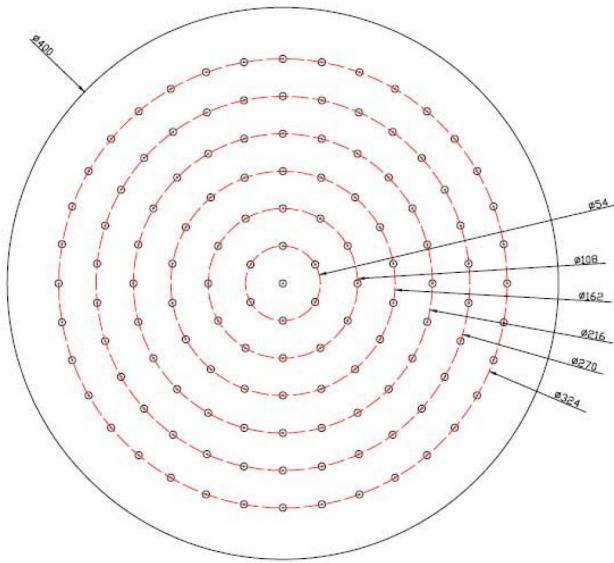

# Phoenix

DESIGNED FOR YOU

Technical Data Sheet

Range: Showering Solutions  
 Type: Stainless Steel Shower Heads  
 Code: SH046  
 Version/Date: v1 1/17

Notes: Drawings may not be to scale. All dimensions in mm unless otherwise stated. Information correct at time of printing but subject to change at any time.