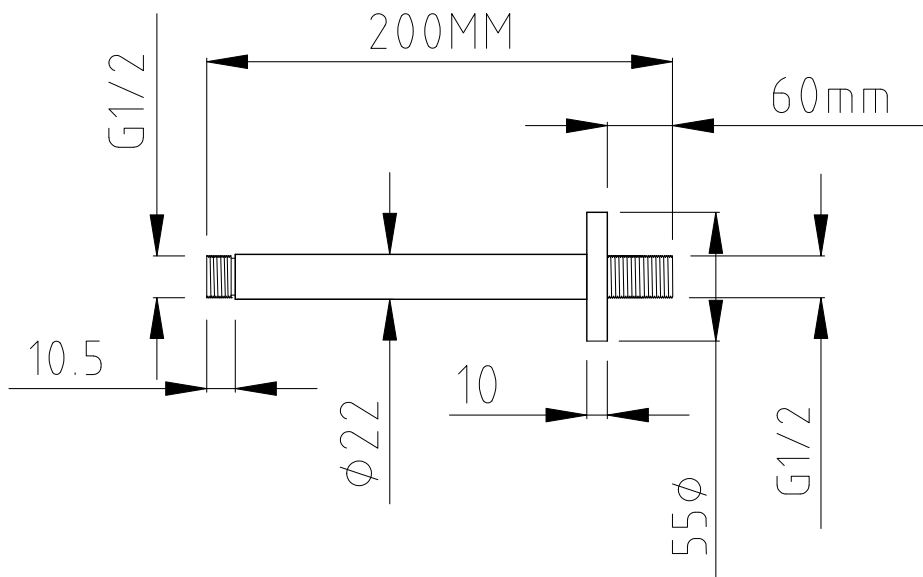

Phoenix

DESIGNED FOR YOU

Technical Data Sheet

Range: Showering Solutions

Type: Stainless Steel Shower Heads

Code: SH045

Version/Date: v1 1/17

Information:

Notes: Drawings may not be to scale. All dimensions in mm unless otherwise stated. Information correct at time of printing but subject to change at any time.