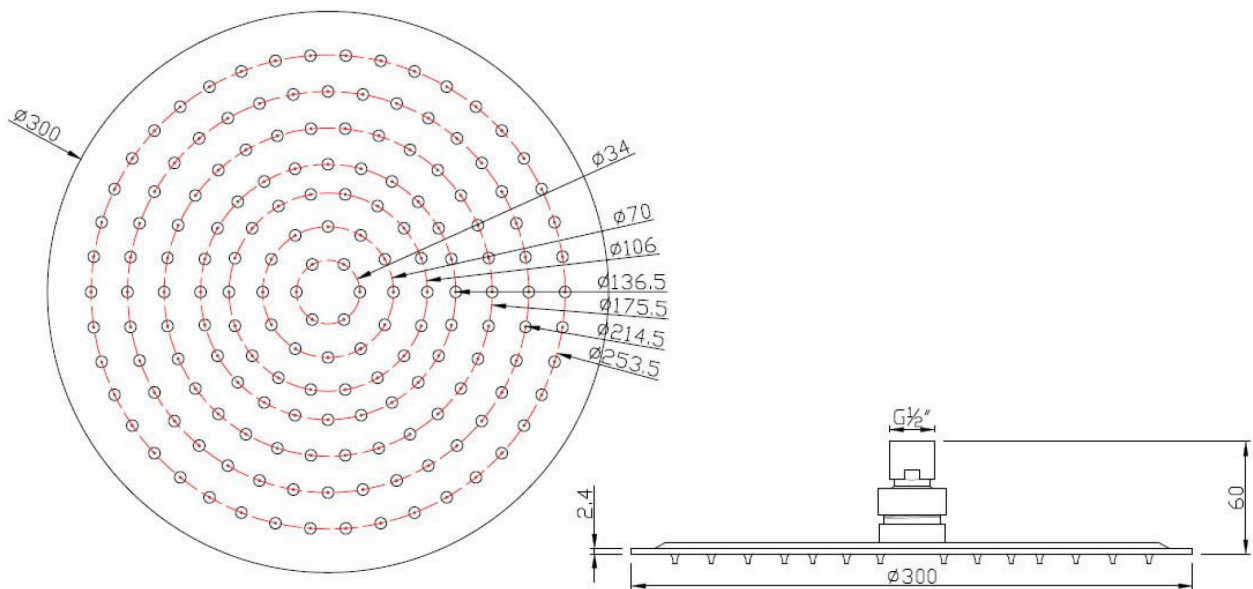

Phoenix

DESIGNED FOR YOU

Technical Data Sheet

Range: Showering Solutions

Type: Stainless Steel Shower Heads

Code: SH045

Version/Date: v1 1/17

Information:

Notes: Drawings may not be to scale. All dimensions in mm unless otherwise stated. Information correct at time of printing but subject to change at any time.