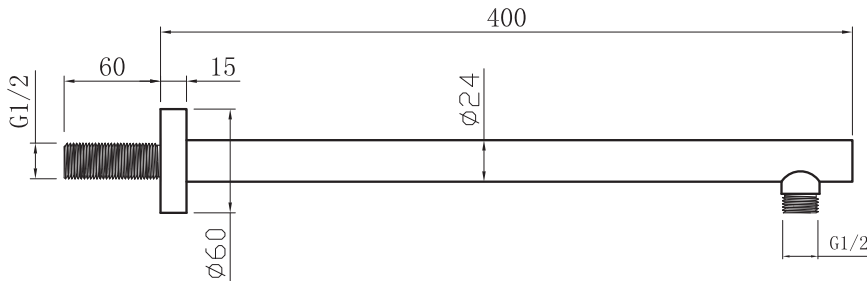

Phoenix

DESIGNED FOR YOU

Technical Data Sheet

| | |
|---------------|------------------------------|
| Range: | Showering Solutions |
| Type: | Stainless Steel Shower Heads |
| Code: | SH044 |
| Version/Date: | v2 7/18 |

Notes: Drawings may not be to scale. All dimensions in mm unless otherwise stated. Information correct at time of printing but subject to change at any time.