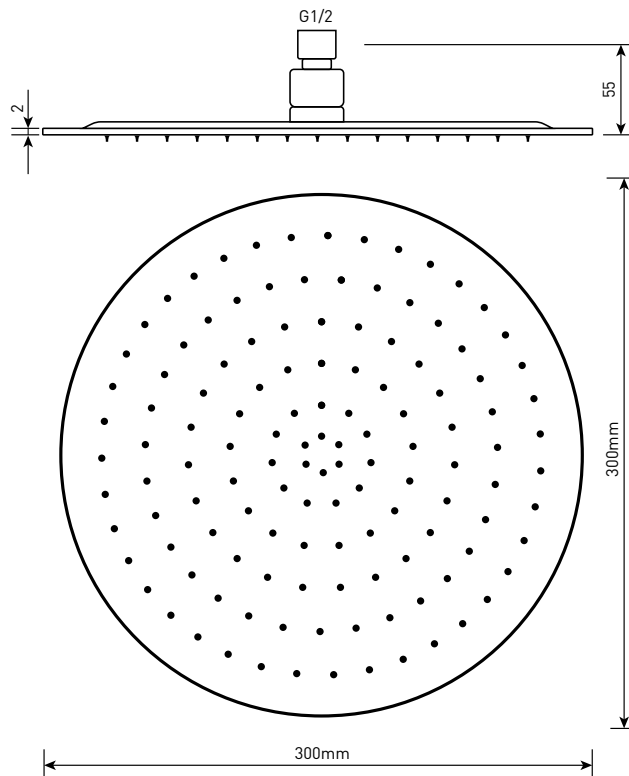

Phoenix

DESIGNED FOR YOU

Technical Data Sheet

| | |
|---------------|------------------------------|
| Range: | Showering Solutions |
| Type: | Stainless Steel Shower Heads |
| Code: | SH044 |
| Version/Date: | v2 7/18 |

Notes: Drawings may not be to scale. All dimensions in mm unless otherwise stated. Information correct at time of printing but subject to change at any time.