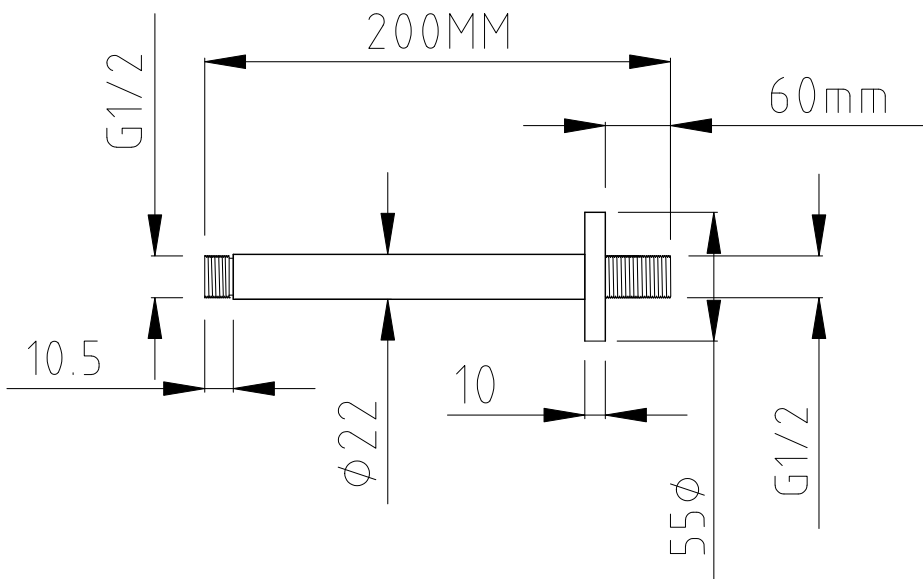

Phoenix

DESIGNED FOR YOU

Technical Data Sheet

Range: Showering Solutions
 Type: Stainless Steel Shower Heads
 Code: SH043
 Version/Date: v1 1/17

Information:

Finishes:

Guarantee/Aftercare: During installation extra care must be taken to avoid damaging the fittings. We provide a guarantee against faulty manufacture or materials (excluding serviceable parts), providing they have been installed, cared for and used in accordance with our instructions and good plumbing practice.

Notes: Drawings may not be to scale. All dimensions in mm unless otherwise stated. Information correct at time of printing but subject to change at any time.