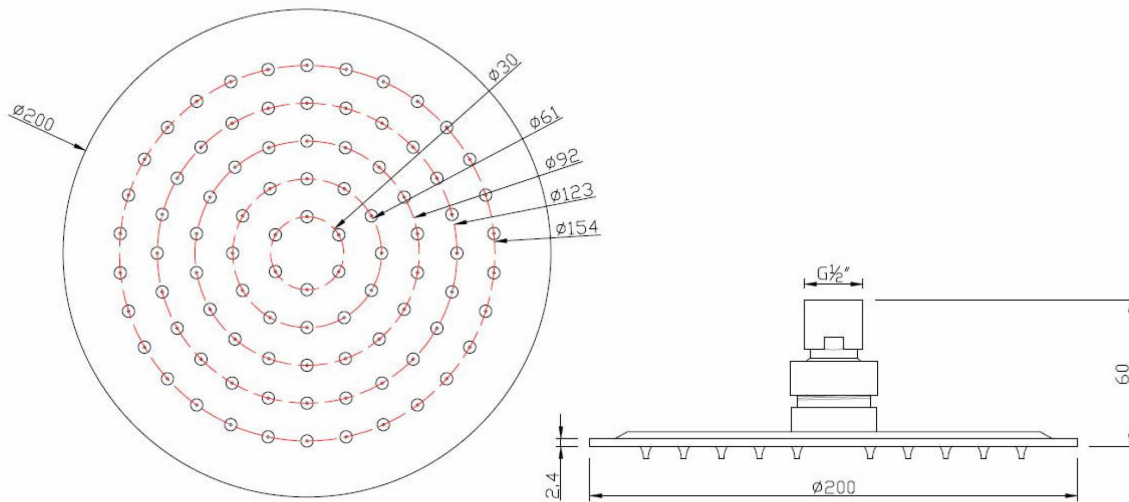

Phoenix

DESIGNED FOR YOU

Technical Data Sheet

Range: Showering Solutions
 Type: Stainless Steel Shower Heads
 Code: SH043
 Version/Date: v1 1/17

Information:

Finishes:

Guarantee/Aftercare: During installation extra care must be taken to avoid damaging the fittings. We provide a guarantee against faulty manufacture or materials (excluding serviceable parts), providing they have been installed, cared for and used in accordance with our instructions and good plumbing practice.

Notes: Drawings may not be to scale. All dimensions in mm unless otherwise stated. Information correct at time of printing but subject to change at any time.