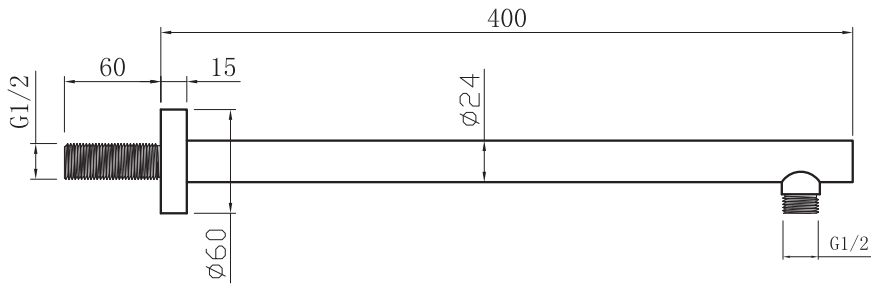

Phoenix

DESIGNED FOR YOU

Technical Data Sheet

Range: Showering Solutions
Type: Stainless Steel Shower Heads
Code: SH042
Version/Date: v2 07/18

Information:

Guarantee/Aftercare: During installation extra care must be taken to avoid damaging the fittings. We provide a guarantee against faulty manufacture or materials (excluding serviceable parts), providing they have been installed, cared for and used in accordance with our instructions and good plumbing practice.

Notes: Drawings may not be to scale. All dimensions in mm unless otherwise stated. Information correct at time of printing but subject to change at any time.