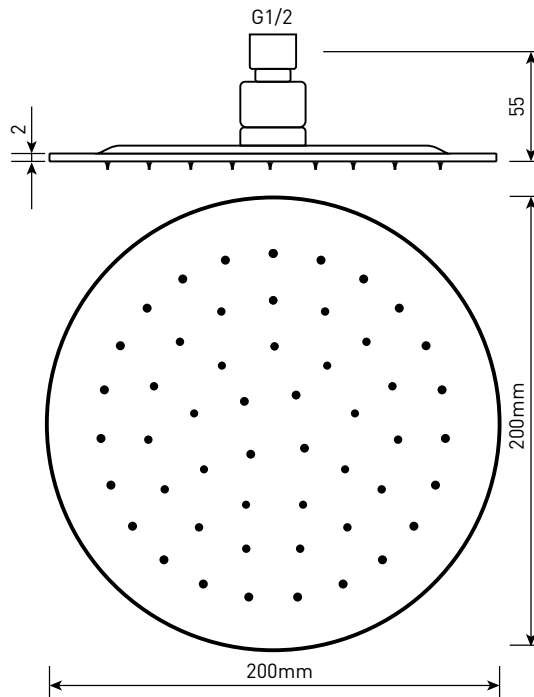

Phoenix

DESIGNED FOR YOU

Technical Data Sheet

Range: Showering Solutions
Type: Stainless Steel Shower Heads
Code: SH042
Version/Date: v2 07/18

Information:

Guarantee/Aftercare: During installation extra care must be taken to avoid damaging the fittings. We provide a guarantee against faulty manufacture or materials (excluding serviceable parts), providing they have been installed, cared for and used in accordance with our instructions and good plumbing practice.

Notes: Drawings may not be to scale. All dimensions in mm unless otherwise stated. Information correct at time of printing but subject to change at any time.