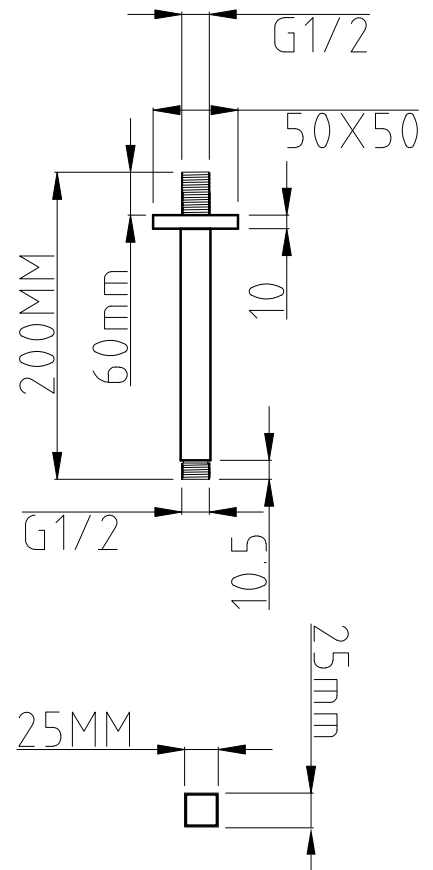

Phoenix

DESIGNED FOR YOU

Technical Data Sheet

Range: Shower Heads

Type: Luxury Slimline Square Head & Ceiling Arm

Code: SH041

Version/Date: v1 10/16

Information:

Notes: Drawings may not be to scale. All dimensions in mm unless otherwise stated. Information correct at time of printing but subject to change at any time.