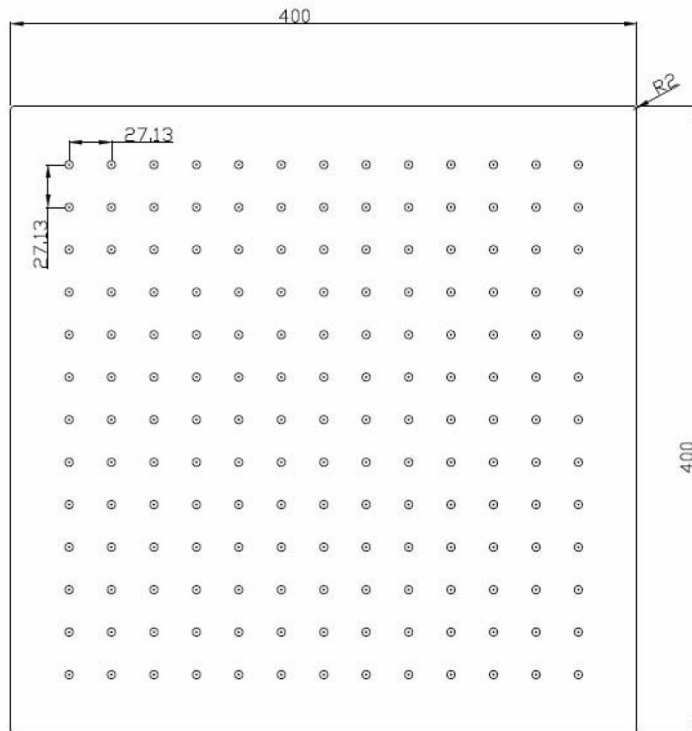

Phoenix

DESIGNED FOR YOU

Technical Data Sheet

Range: Shower Heads

Type: Luxury Slimline Square Head & Ceiling Arm

Code: SH041

Version/Date: v1 10/16

Information:

Notes: Drawings may not be to scale. All dimensions in mm unless otherwise stated. Information correct at time of printing but subject to change at any time.