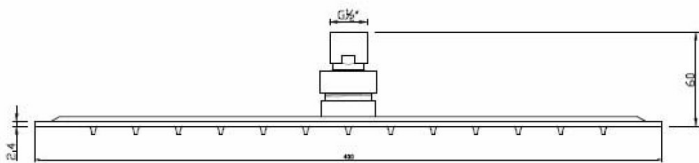

Phoenix

DESIGNED FOR YOU

Technical Data Sheet

Range: Shower Heads

Type: Luxury Slimline Square Head & Ceiling Arm

Code: SH041

Version/Date: v1 10/16

Information:

Notes: Drawings may not be to scale. All dimensions in mm unless otherwise stated. Information correct at time of printing but subject to change at any time.