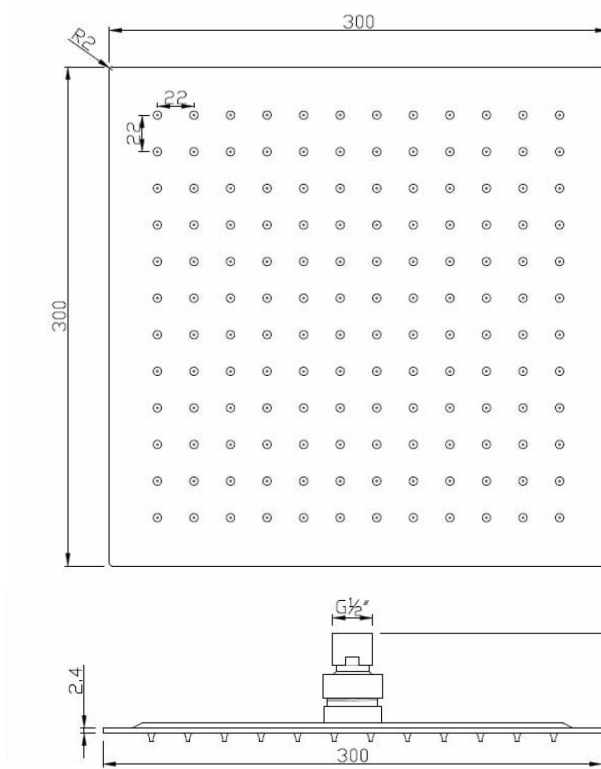

# Phoenix

DESIGNED FOR YOU

Technical Data Sheet

Range: Shower Heads

Type: Luxury Slimline Square Head & Ceiling Arm

Code: SH040

Version/Date: v1 10/16

Notes: Drawings may not be to scale. All dimensions in mm unless otherwise stated. Information correct at time of printing but subject to change at any time.