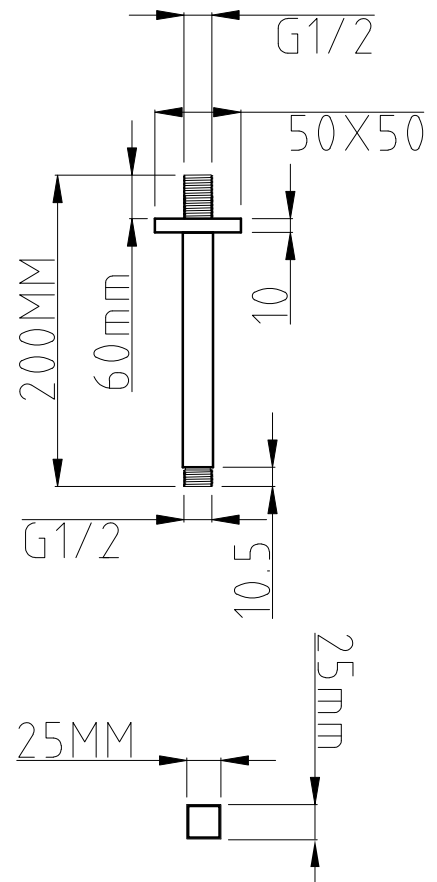

# Phoenix

DESIGNED FOR YOU

Technical Data Sheet

Range: Shower Heads

Type: Luxury Slimline Square Head & Ceiling Arm

Code: SH040

Version/Date: v1 10/16

Notes: Drawings may not be to scale. All dimensions in mm unless otherwise stated. Information correct at time of printing but subject to change at any time.