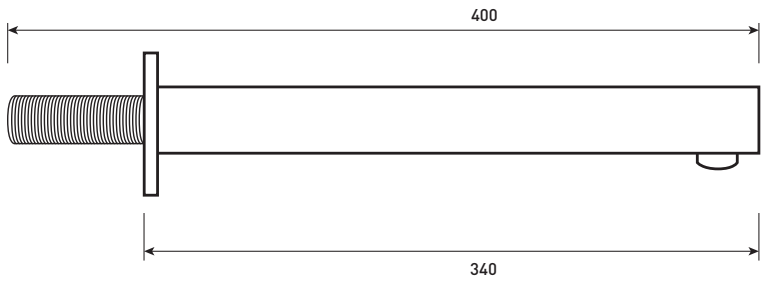

Phoenix

DESIGNED FOR YOU

Technical Data Sheet

Range:	Shower Heads
Type:	Luxury Slimline Square Head & Wall Arm
Code:	SH039
Version/Date:	v1 10/16

Information:

Finishes:

Guarantee/Aftercare: During installation extra care must be taken to avoid damaging the fittings. We provide a guarantee against faulty manufacture or materials (excluding serviceable parts), providing they have been installed, cared for and used in accordance with our instructions and good plumbing practice.

Notes: Drawings may not be to scale. All dimensions in mm unless otherwise stated. Information correct at time of printing but subject to change at any time.