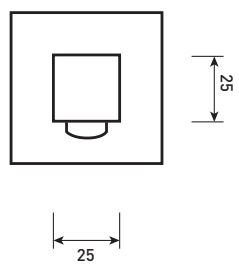

Phoenix

DESIGNED FOR YOU

Technical Data Sheet

Range:	Shower Heads
Type:	Luxury Slimline Square Head & Wall Arm
Code:	SH039
Version/Date:	v1 10/16

Information:

Finishes:

Guarantee/Aftercare: During installation extra care must be taken to avoid damaging the fittings. We provide a guarantee against faulty manufacture or materials (excluding serviceable parts), providing they have been installed, cared for and used in accordance with our instructions and good plumbing practice.

Notes: Drawings may not be to scale. All dimensions in mm unless otherwise stated. Information correct at time of printing but subject to change at any time.