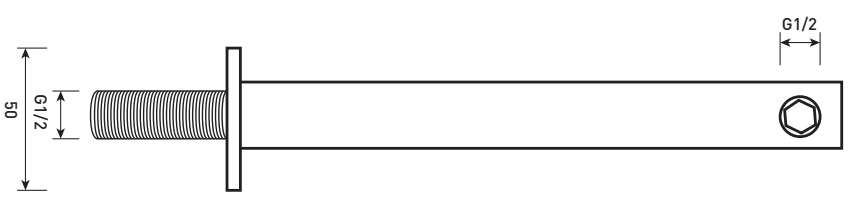

Phoenix

DESIGNED FOR YOU

Technical Data Sheet

Range:	Shower Heads
Type:	Luxury Slimline Square Head & Wall Arm
Code:	SH039
Version/Date:	v1 10/16

Information:

Finishes:

Guarantee/Aftercare: During installation extra care must be taken to avoid damaging the fittings. We provide a guarantee against faulty manufacture or materials (excluding serviceable parts), providing they have been installed, cared for and used in accordance with our instructions and good plumbing practice.

Notes: Drawings may not be to scale. All dimensions in mm unless otherwise stated. Information correct at time of printing but subject to change at any time.