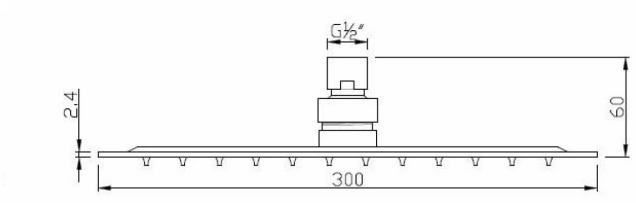

Phoenix

DESIGNED FOR YOU

Technical Data Sheet

Range:	Shower Heads
Type:	Luxury Slimline Square Head & Wall Arm
Code:	SH039
Version/Date:	v1 10/16

Information:

Finishes:

Guarantee/Aftercare: During installation extra care must be taken to avoid damaging the fittings. We provide a guarantee against faulty manufacture or materials (excluding serviceable parts), providing they have been installed, cared for and used in accordance with our instructions and good plumbing practice.

Notes: Drawings may not be to scale. All dimensions in mm unless otherwise stated. Information correct at time of printing but subject to change at any time.