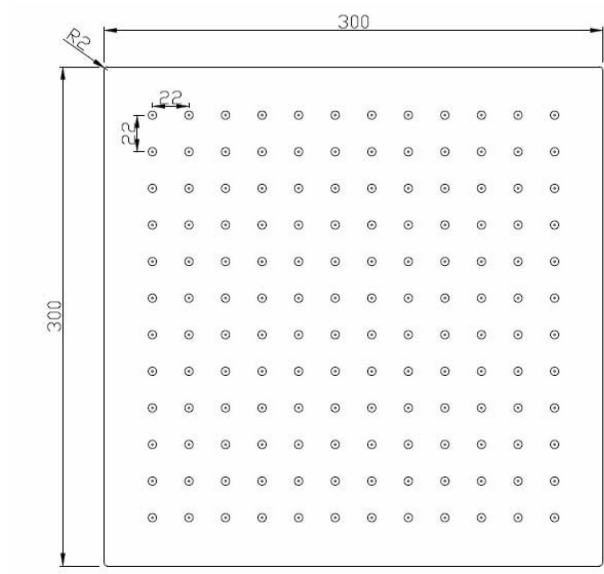

Phoenix

DESIGNED FOR YOU

Technical Data Sheet

Range:	Shower Heads
Type:	Luxury Slimline Square Head & Wall Arm
Code:	SH039
Version/Date:	v1 10/16

Information:

Finishes:

Guarantee/Aftercare: During installation extra care must be taken to avoid damaging the fittings. We provide a guarantee against faulty manufacture or materials (excluding serviceable parts), providing they have been installed, cared for and used in accordance with our instructions and good plumbing practice.

Notes: Drawings may not be to scale. All dimensions in mm unless otherwise stated. Information correct at time of printing but subject to change at any time.