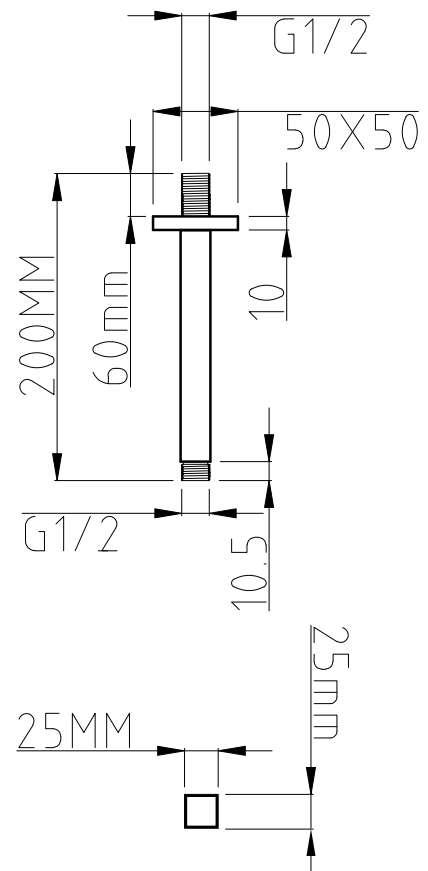

Phoenix

DESIGNED FOR YOU

Technical Data Sheet

Range: Shower Heads

Type: Stainless Steel Slimline Square & Ceiling Arm

Code: SH038

Version/Date: v1 10/16

Information:

Notes: Drawings may not be to scale. All dimensions in mm unless otherwise stated. Information correct at time of printing but subject to change at any time.