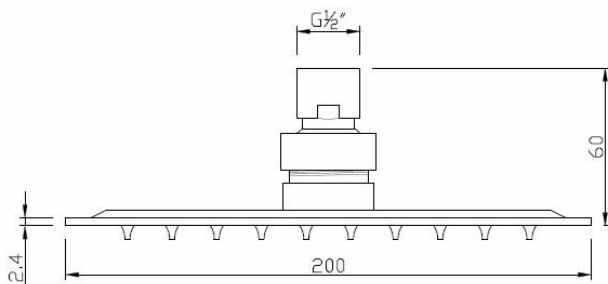

Phoenix

DESIGNED FOR YOU

Technical Data Sheet

Range: Shower Heads

Type: Stainless Steel Slimline Square & Ceiling Arm

Code: SH038

Version/Date: v1 10/16

Information:

Notes: Drawings may not be to scale. All dimensions in mm unless otherwise stated. Information correct at time of printing but subject to change at any time.