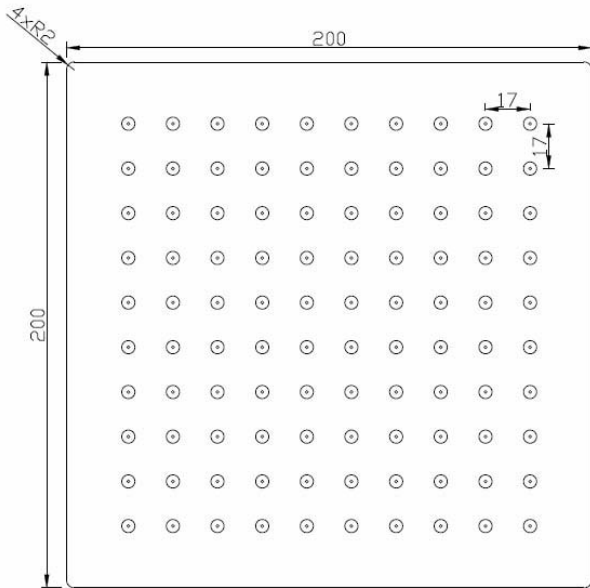

Phoenix

DESIGNED FOR YOU

Technical Data Sheet

Range: Shower Heads

Type: Stainless Steel Slimline Square & Ceiling Arm

Code: SH038

Version/Date: v1 10/16

Information:

Notes: Drawings may not be to scale. All dimensions in mm unless otherwise stated. Information correct at time of printing but subject to change at any time.