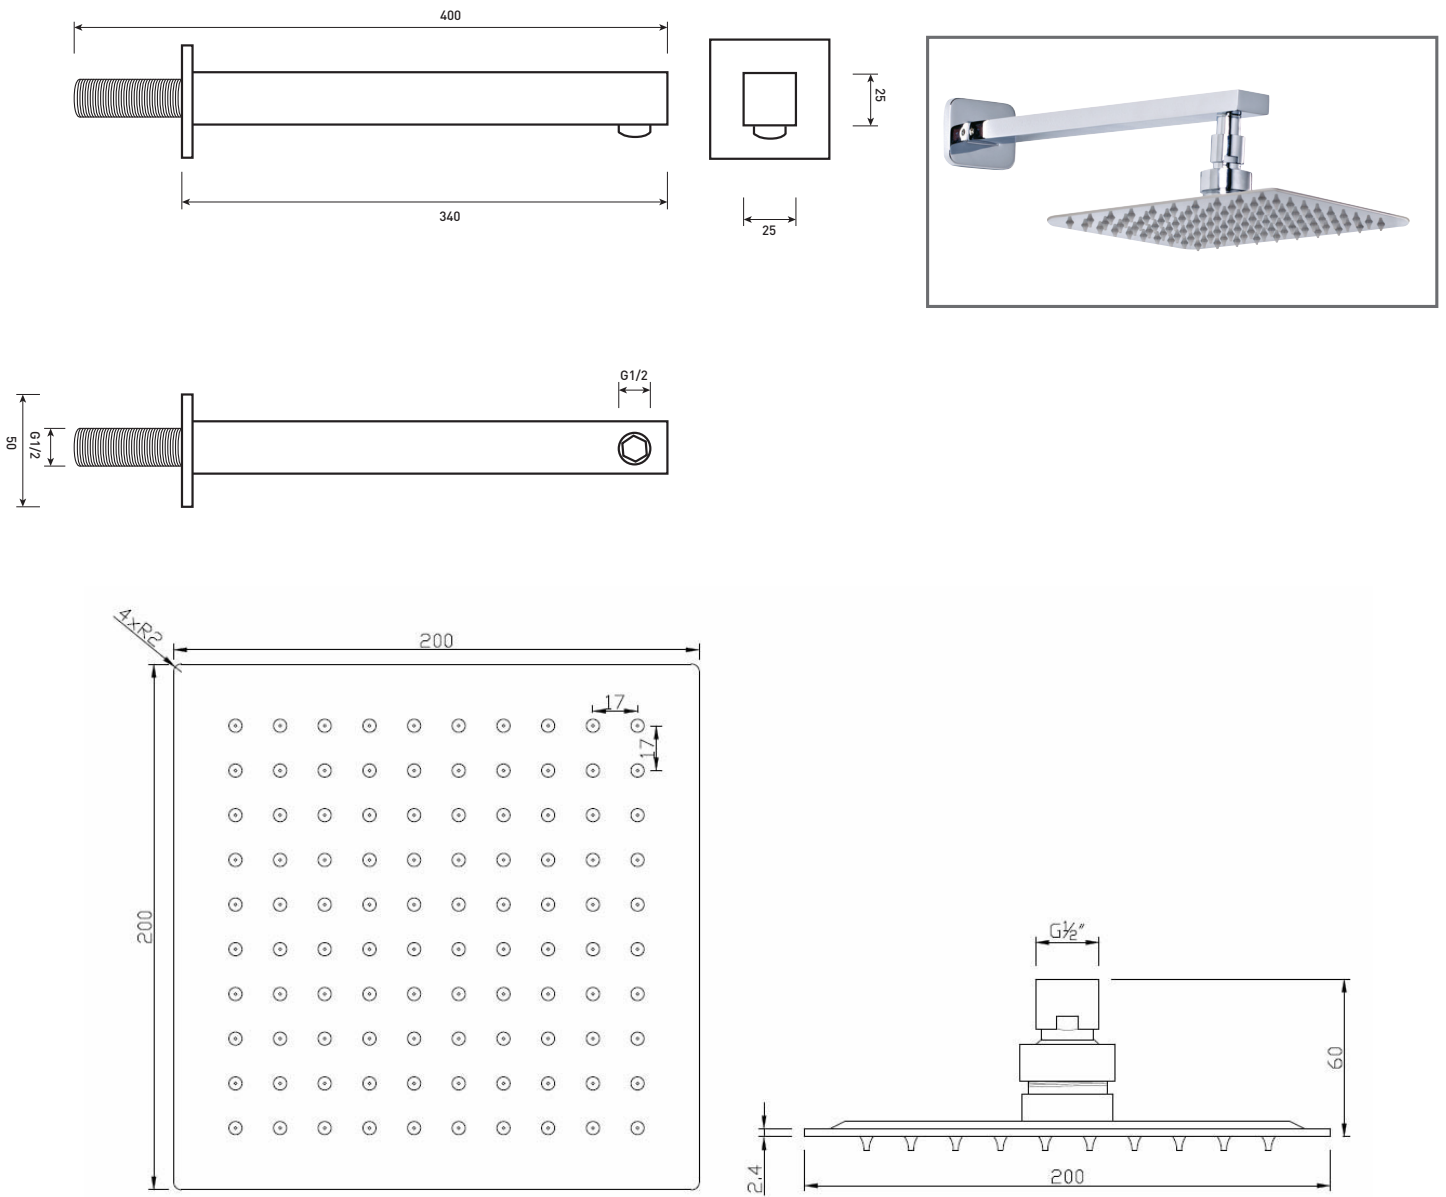

Phoenix

DESIGNED FOR YOU

Technical Data Sheet

Range: Shower Heads
 Type: Stainless Steel Slimline Square
 Code: SH037
 Version/Date: v1 7/16

Information:

Guarantee/Aftercare: During installation extra care must be taken to avoid damaging the fittings. We provide a guarantee against faulty manufacture or materials (excluding serviceable parts), providing they have been installed, cared for and used in accordance with our instructions and good plumbing practice.

Notes: Drawings may not be to scale. All dimensions in mm unless otherwise stated. Information correct at time of printing but subject to change at any time.