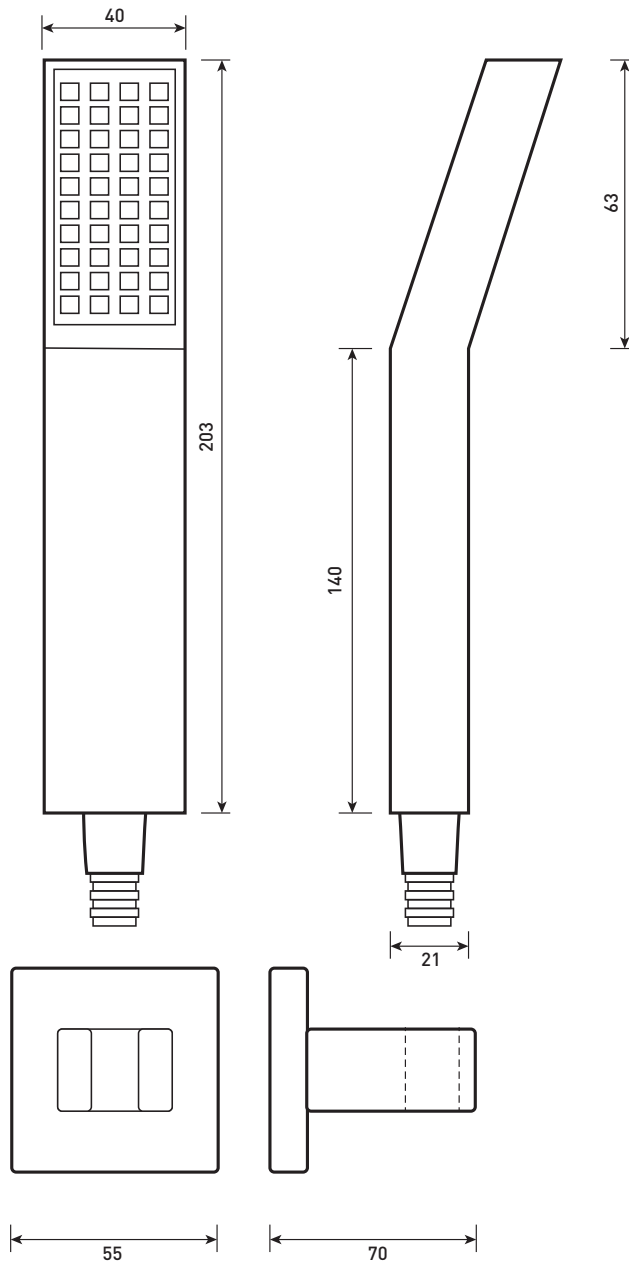

Phoenix

DESIGNED FOR YOU

Technical Data Sheet

Range: Shower Heads

Type: Square Pull out Shower with hose & Bracket

Code: SH029

Version/Date: v1 6/16

Information:

Notes: Drawings may not be to scale. All dimensions in mm unless otherwise stated. Information correct at time of printing but subject to change at any time.