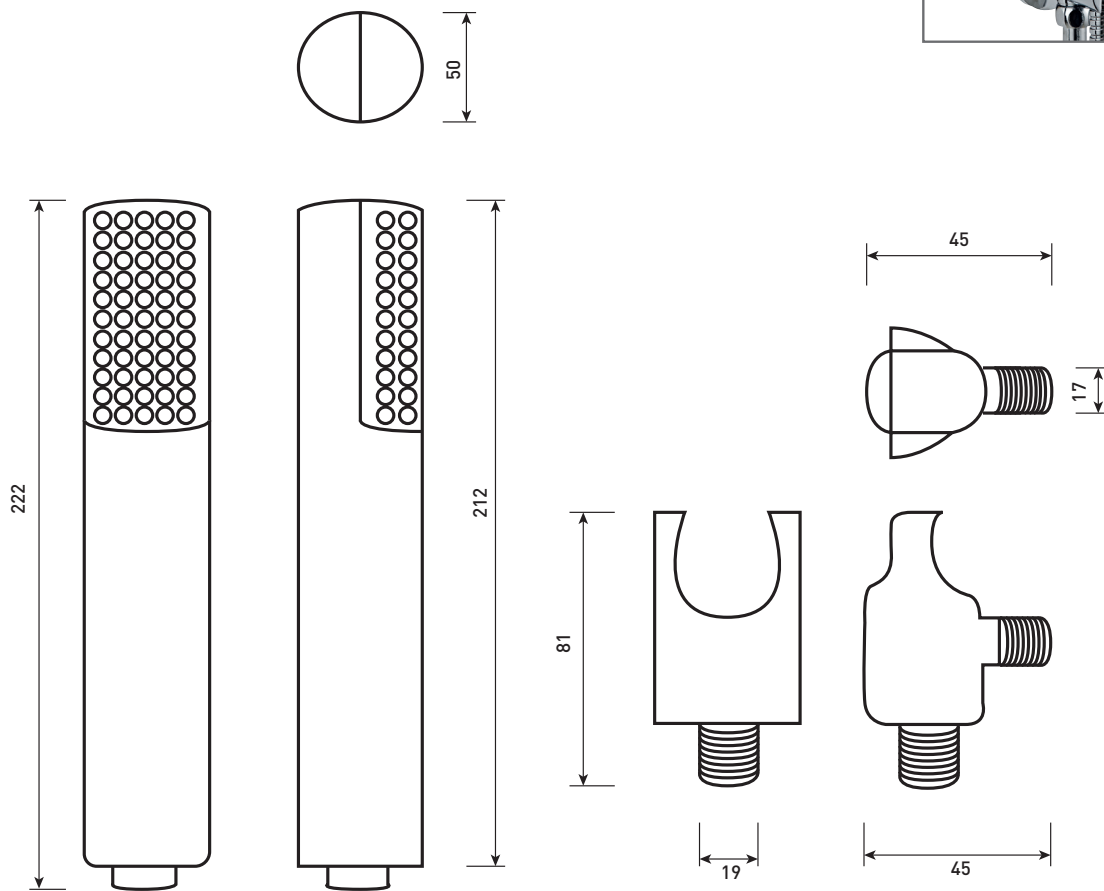

Phoenix

DESIGNED FOR YOU

Technical Data Sheet

Range: Showering Solutions
Type: Luxury Hand Showers
Code: SH028
Version/Date: v1 04/16

Information:

Guarantee/Aftercare: During installation extra care must be taken to avoid damaging the fittings. We provide a guarantee against faulty manufacture or materials (excluding serviceable parts), providing they have been installed, cared for and used in accordance with our instructions and good plumbing practice.

Notes: Drawings may not be to scale. All dimensions in mm unless otherwise stated. Information correct at time of printing but subject to change at any time.