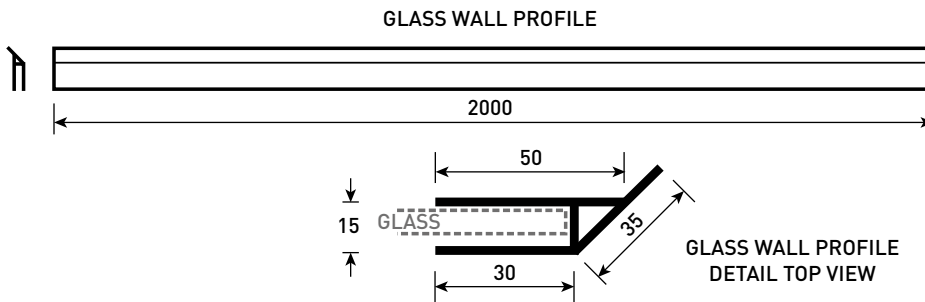

Phoenix

DESIGNED FOR YOU

Technical Data Sheet

Range: Shower Enclosures

Type: Techno P-Shape Recess

Code: S02005 S02006

Version/Date: v1 07/19

Information: Easy clean glass, 10 year guarantee.
Highly polished frame.

Notes: Drawings may not be to scale. All dimensions in mm unless otherwise stated. Information correct at time of printing but subject to change at any time.