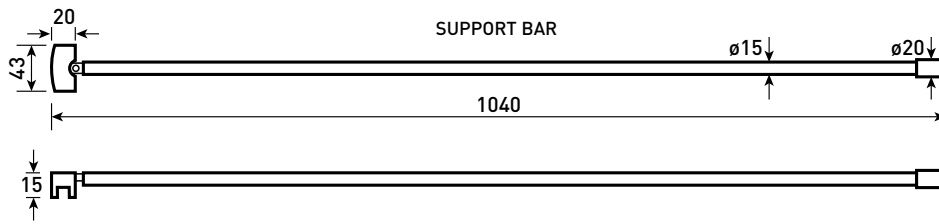

Phoenix

DESIGNED FOR YOU

Technical Data Sheet

Range: Shower Enclosures

Type: Techno P-Shape Recess

Code: S02005 S02006

Version/Date: v1 07/19

Information: Easy clean glass, 10 year guarantee.
Highly polished frame.

Notes: Drawings may not be to scale. All dimensions in mm unless otherwise stated. Information correct at time of printing but subject to change at any time.