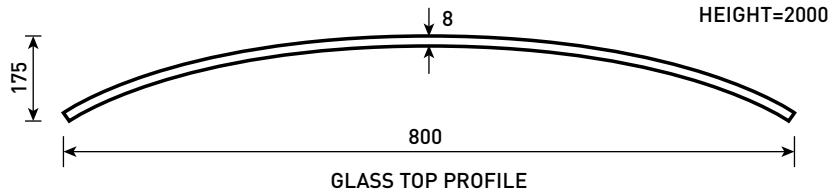

Phoenix

DESIGNED FOR YOU

Technical Data Sheet

Range: Shower Enclosures

Type: Techno P-Shape Recess

Code: S02005 S02006

Version/Date: v1 07/19

Information: Easy clean glass, 10 year guarantee.
Highly polished frame.

Notes: Drawings may not be to scale. All dimensions in mm unless otherwise stated. Information correct at time of printing but subject to change at any time.