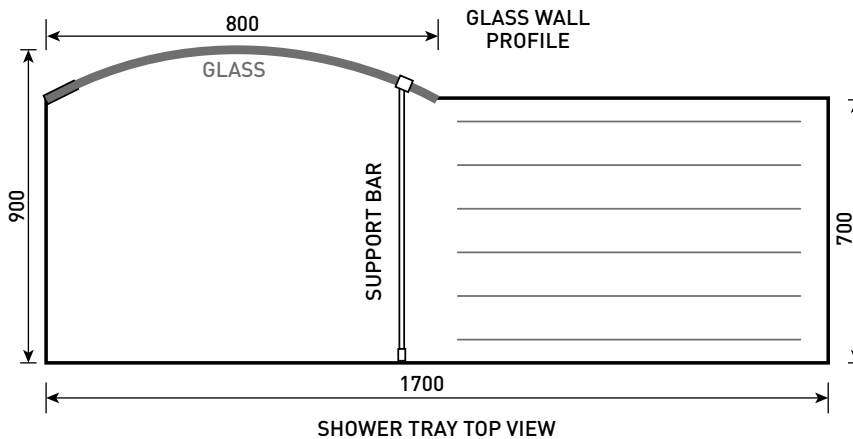

Phoenix

DESIGNED FOR YOU

Technical Data Sheet

Range: Shower Enclosures

Type: Techno P-Shape Recess

Code: S02005 S02006

Version/Date: v1 07/19

Information: Easy clean glass, 10 year guarantee.
Highly polished frame.