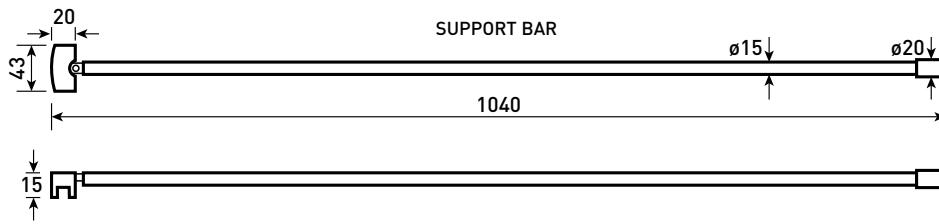

Phoenix

DESIGNED FOR YOU

Technical Data Sheet

Range: Shower Enclosures

Type: Techno P-Shape Recess

Code: S01005 S01006

Version/Date: v1 07/19

Information: Easy clean glass, 10 year guarantee.
Highly polished frame.

Notes: Drawings may not be to scale. All dimensions in mm unless otherwise stated. Information correct at time of printing but subject to change at any time.