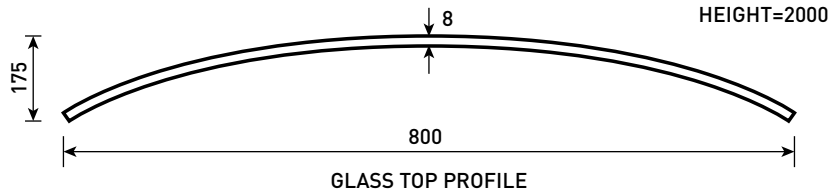

Phoenix

DESIGNED FOR YOU

Technical Data Sheet

Range: Shower Enclosures

Type: Techno P-Shape Recess

Code: S01005 S01006

Version/Date: v1 07/19

Information: Easy clean glass, 10 year guarantee.
Highly polished frame.

Notes: Drawings may not be to scale. All dimensions in mm unless otherwise stated. Information correct at time of printing but subject to change at any time.