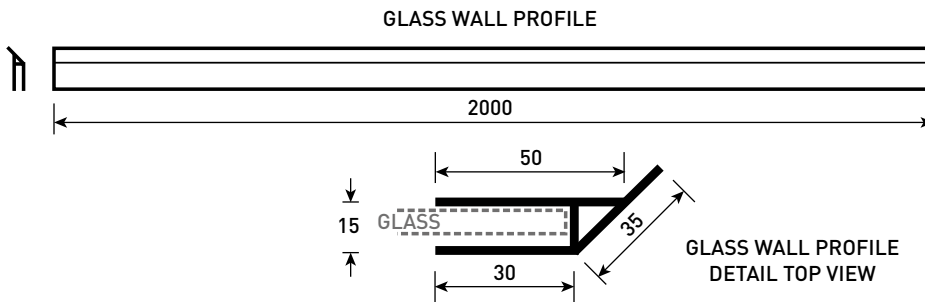

Phoenix

DESIGNED FOR YOU

Technical Data Sheet

Range: Shower Enclosures

Type: Techno P-Shape Recess

Code: S01005 S01006

Version/Date: v1 07/19

Information: Easy clean glass, 10 year guarantee.
Highly polished frame.

Notes: Drawings may not be to scale. All dimensions in mm unless otherwise stated. Information correct at time of printing but subject to change at any time.