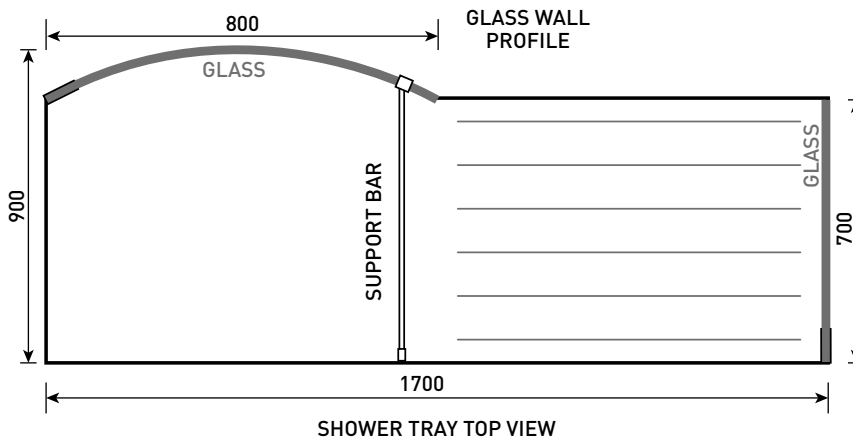

Phoenix

DESIGNED FOR YOU

Technical Data Sheet

Range: Shower Enclosures

Type: Techno P-Shape Recess

Code: S01005 S01006

Version/Date: v1 07/19

Information: Easy clean glass, 10 year guarantee.
Highly polished frame.