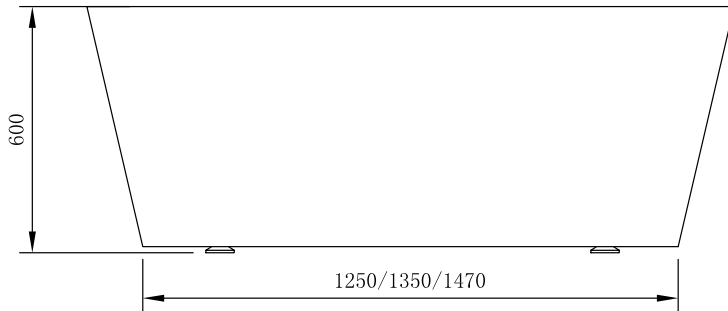

# Phoenix

DESIGNED FOR YOU

Technical Data Sheet

Range: Luxury Bathing  
 Type: Ultima Freestanding  
 Code: RT016 RT017 RT018  
 Version/Date: v2 06/20

Information:  
 Capacities:  
 RT016 256 Litres

RT017 268 Litres  
 RT018 272 Litres