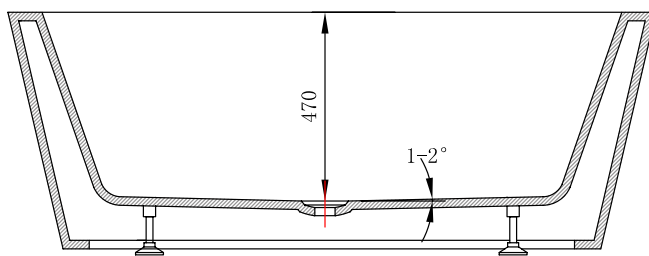

# Phoenix

DESIGNED FOR YOU

Technical Data Sheet

Range: Luxury Bathing  
 Type: Ultima Freestanding  
 Code: RT016 RT017 RT018  
 Version/Date: v2 06/20

Information:  
 Capacities:  
 RT016 256 Litres

RT017 268 Litres  
 RT018 272 Litres