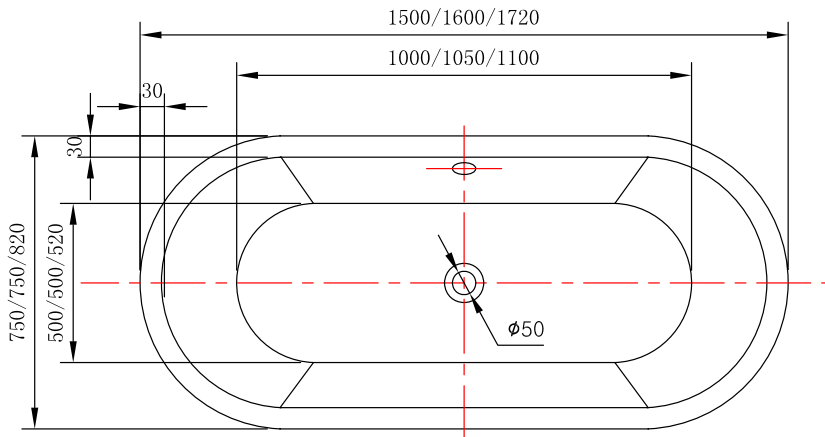

# Phoenix

DESIGNED FOR YOU

Technical Data Sheet

Range: Luxury Bathing  
 Type: Ultima Freestanding  
 Code: RT016 RT017 RT018  
 Version/Date: v2 06/20

Information:  
 Capacities:  
 RT016 256 Litres

RT017 268 Litres  
 RT018 272 Litres

In line with the CE standards for this type of product, there may be a manufacturers tolerance of approximately +/- 2% on the overall dimensions and finish on these products. As per our terms and conditions of guarantee, we cannot be held responsible for the use of dimensions shown for first fix without the actual products on site. All dimensions stated are nominal and are subject to manufacturing tolerances.

Notes: Drawings may not be to scale. All dimensions in cm unless otherwise stated. Information correct at time of printing but subject to change at any time.