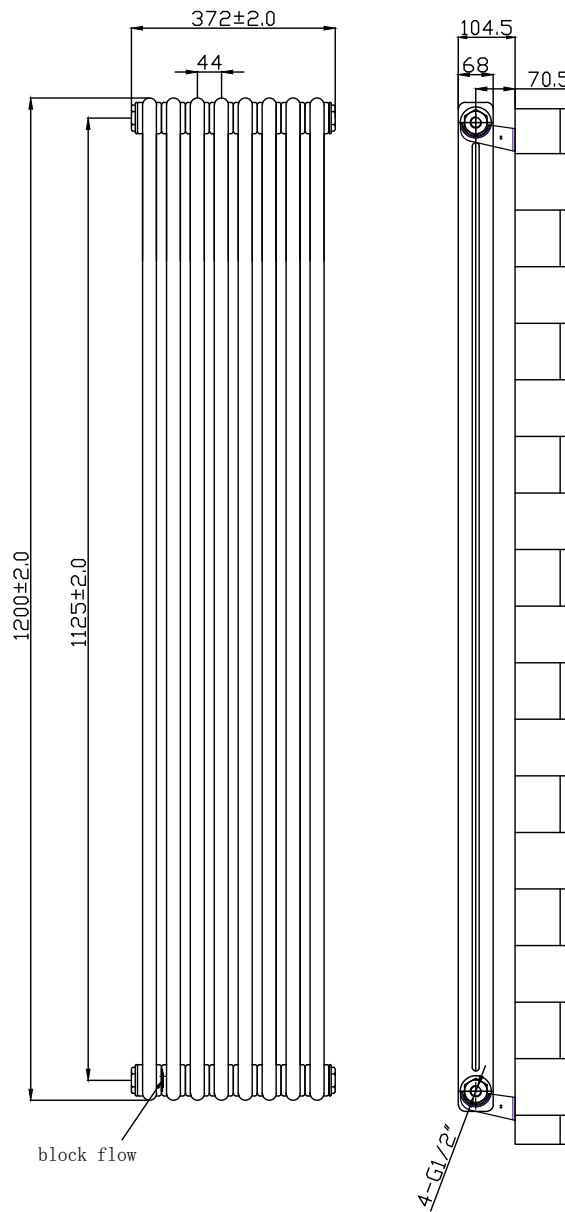

Phoenix

DESIGNED FOR YOU

Technical Data Sheet

Range: Radiators
 Type: Nicole 2 Column 1200 x 372
 Code:
 Version/Date: v1 06/20

1800 x 376 Image Shown

These products are designed as a warmer of dry towels. Placing wet towels or garments on these products may result in the deterioration of the surface finish.