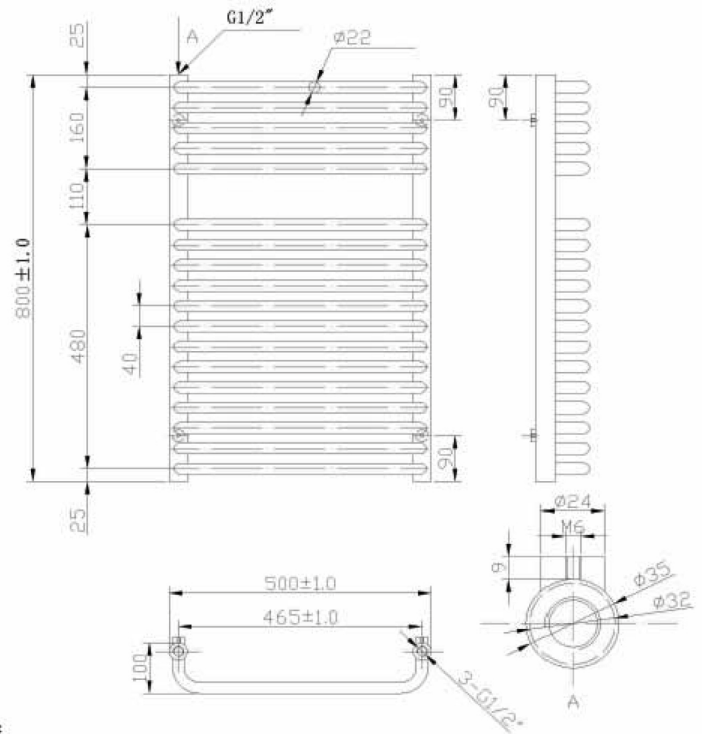

Phoenix

DESIGNED FOR YOU

Technical Data Sheet

Range: Radiators
 Type: Crysta
 Code: RA906 RA907
 Version/Date: v2 03/17

RA906

RA907

RA906

This product is designed as a warmer of dry towels. Placing wet towels or garments on this product may result in the deterioration of the surface finish.

Information:

Height	Width	Pipe Centres	Wall to Pipe Centres	Watts	BTU's	Code
800	500	465	90	403	1282	RA906
1200	500	465	90	485	1654	RA907

Finishes:

Chrome

Guarantee/Aftercare: During installation extra care must be taken to avoid damaging the fittings. We provide a guarantee against faulty manufacture or materials (excluding serviceable parts), providing they have been installed, cared for and used in accordance with our instructions and good plumbing practice. All products installed in a commercial environment carry a 12 month guarantee. We cannot be held responsible for the use of incorrect dimensions shown for first fix without the actual products on site. All dimensions stated are nominal and are subject to manufacturing tolerances.

Notes: Drawings may not be to scale. All dimensions in mm unless otherwise stated. Information correct at time of printing but subject to change at any time.