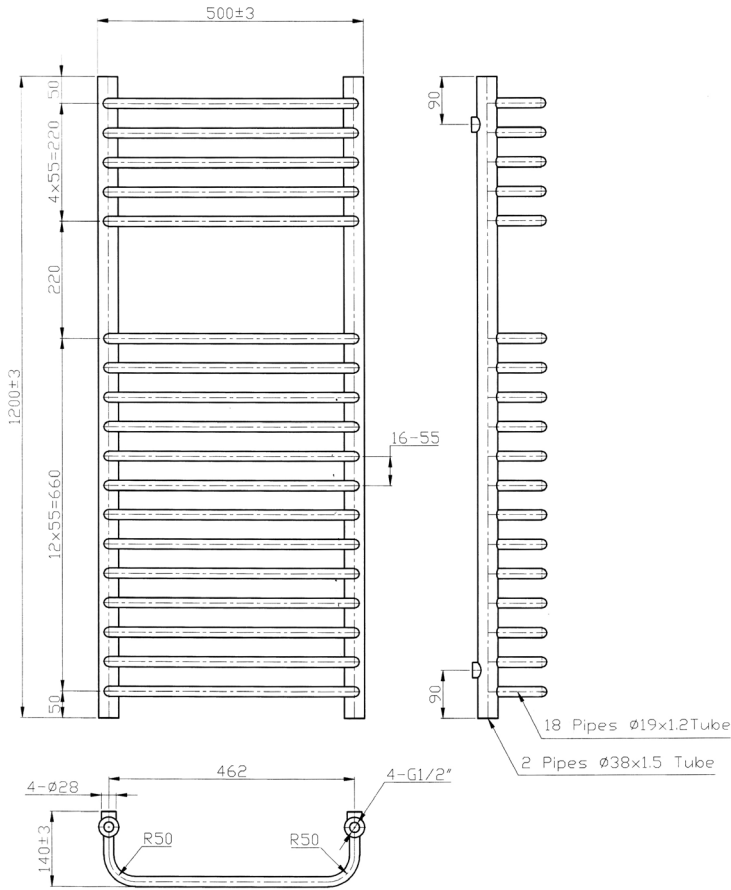

Phoenix

DESIGNED FOR YOU

Technical Data Sheet

Range: Radiators
 Type: Crysta
 Code: RA906 RA907
 Version/Date: v2 03/17

RA906

RA907

RA906

This product is designed as a warmer of dry towels. Placing wet towels or garments on this product may result in the deterioration of the surface finish.

Information:

Height	Width	Pipe Centres	Wall to Pipe Centres	Watts	BTU's	Code
800	500	465	90	403	1282	RA906
1200	500	465	90	485	1654	RA907

Finishes:

Chrome

Guarantee/Aftercare: During installation extra care must be taken to avoid damaging the fittings. We provide a guarantee against faulty manufacture or materials (excluding serviceable parts), providing they have been installed, cared for and used in accordance with our instructions and good plumbing practice. All products installed in a commercial environment carry a 12 month guarantee. We cannot be held responsible for the use of incorrect dimensions shown for first fix without the actual products on site. All dimensions stated are nominal and are subject to manufacturing tolerances.

Notes: Drawings may not be to scale. All dimensions in mm unless otherwise stated. Information correct at time of printing but subject to change at any time.